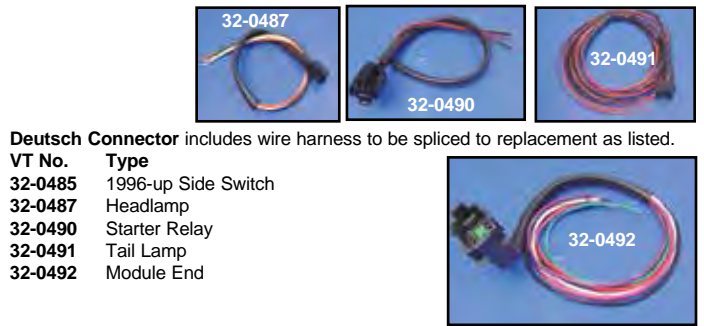

Deutsch Connector includes wire harness to be spliced to replacement as listed.

VT No.	Type
32-0485	1996-up Side Switch
32-0487	Headlamp
32-0490	Starter Relay
32-0491	Tail Lamp
32-0492	Module End