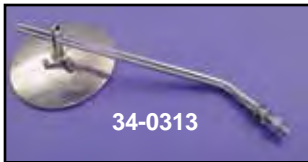

# Mirror

34-0313

34-0399

34-0312

34-0306

**4" Round Chrome Mirrors** include stems in either clamp on, or with threaded end to fit stock lever brackets.

**VT No. Type**

**34-0313** With stud

**34-0399** With stud

**34-0312** With stud

**34-0306** With clamp

34-1598

34-1599

**Mini Tapered Mirror.**

**VT No. Item**

**34-1598** Short Slot Stem

**Round Mirrors** are available as clamp on long or short stem in right or left mounting.

Chrome	Stainless	Side	Type/Stem
<b>34-0995</b>	<b>34-1573</b>	Set	Clamp on
—	<b>34-1572</b>	Right and Left	Stud and Nut
<b>34-1317</b>	—	Right and Left	Telescope
<b>34-0997</b>	—	Right	Short
<b>34-0998</b>	—	Left	Short
<b>34-0999</b>	—	Right	Long
<b>34-1000</b>	<b>34-1569</b>	Left	Long

**Note:** All mirrors sold each unless noted as set or pair.

34-0419

34-0417

**Triangle Shaped Mirror Set** with round steel stems, includes right and left sides with hardware top mount to handlebar controls. Note: The back is plastic.