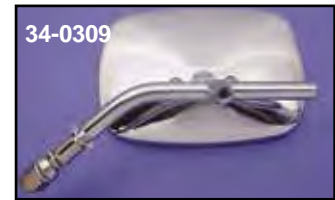

Mirror

"Ride Free" Mirror Set

VT No. Finish
 34-1234 Chrome
 34-1235 Gold Inlay

Eagle Mirrors include stems and acorn nuts for handlebar lever mounting. Available in sets, right and left sides, the eagle faces to outside of bike.

VT No.	Type	Stem	Style
34-1069	Chrome Set	Girder	Spirit
34-0298	Chrome Set	Stock	Spirit
34-0297	Gold Inlay Set	Stock	Spirit
34-0988	Chrome, Right	Stock	Spirit
34-0989	Chrome, Left	Stock	Spirit
34-0731	Chrome	Head	Right

Oval Mirror Sets.

VT No. Finish
 34-1376 Chrome, round stems, right and left sides
 34-1377 Black, round stems, right and left sides

Replica Die-Cast Chrome Mirrors are one piece-swivel head design as original for 1965-up all models.