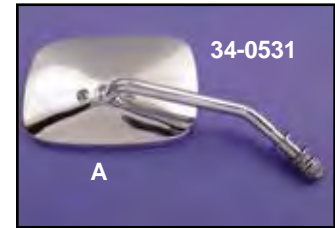

Mirror

"Ride Free" Mirror Set

VT No. Finish
 34-1234 Chrome
 34-1235 Gold Inlay

Eagle Mirrors include stems and acorn nuts for handlebar lever mounting. Available in sets, right and left sides, the eagle faces to outside of bike.

VT No.	Type	Stem	Style
34-1069	Chrome Set	Girder	Spirit
34-0298	Chrome Set	Stock	Spirit
34-0297	Gold Inlay Set	Stock	Spirit
34-0988	Chrome, Right	Stock	Spirit
34-0989	Chrome, Left	Stock	Spirit
34-0731	Chrome	Head	Right

Oval Mirror Sets.

VT No. Finish
 34-1376 Chrome, round stems, right and left sides
 34-1377 Black, round stems, right and left sides

Replica Die-Cast Chrome Mirrors are one piece-swivel head design as original for 1965-up all models.

VT No.	#	Item	Type	Note
34-0531	A	Each	Short	Right
34-0319	A	Each	Short	Left
34-0295	A	Set	Short	Set
34-0309	C	Stock	Short	Plain
34-0314	B	Each	Long	Right
34-0317	B	Each	Long	Left
34-0296	B	Set	Long	Left/Right
34-0318	Each	Long	Long	Black Left/Right