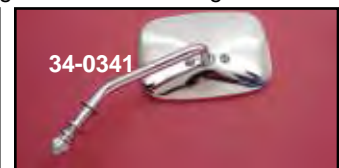

1988-up Convex Style Mirrors.

VT No.	Side
34-0340	Right
34-0341	Left