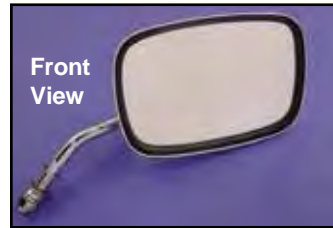

Mirror

"Ride Free" Mirror Set

VT No. Finish
 34-1234 Chrome
 34-1235 Gold Inlay

Eagle Mirrors include stems and acorn nuts for handlebar lever mounting. Available in sets, right and left sides, the eagle faces to outside of bike.

VT No.	Type	Stem	Style
34-1069	Chrome Set	Girder	Spirit
34-0298	Chrome Set	Stock	Spirit
34-0297	Gold Inlay Set	Stock	Spirit
34-0988	Chrome, Right	Stock	Spirit
34-0989	Chrome, Left	Stock	Spirit
34-0731	Chrome	Head	Right

Oval Mirror Sets.

VT No. Finish
 34-1376 Chrome, round stems, right and left sides
 34-1377 Black, round stems, right and left sides

Replica Die-Cast Chrome Mirrors are one piece-swivel head design as original for 1965-up all models.