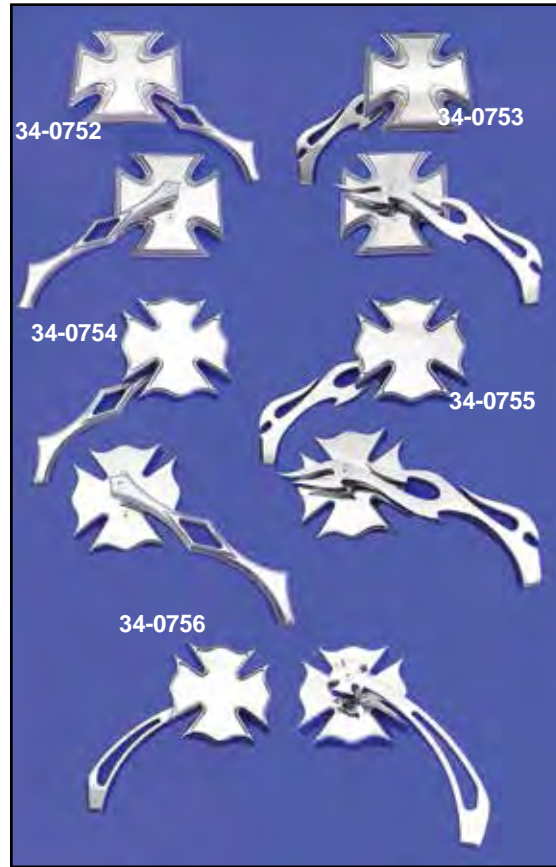

Mirror

Chrome Billet Mirrors. Sold each, fit right and left.

VT No.	Stem	Style
34-0130	Skull	Maltese
34-0131	Maltese	Maltese
34-0132	Skull	Fireman
34-0129	Maltese	Spear

Mod Custom Mirrors. Chrome with stem included, in pairs.
VT No. 34-0349

Billet Fire Fighter Mirror includes both 3" and 5" arms. Sold each.
VT No. 34-0394

Billet Mirrors. Sold each

Chrome	Black	Stem	Style
34-0752		Diamond	Maltese
34-0753		Flame	Maltese
34-0754		Diamond	Fireman
34-0755	34-1957	Flame	Fireman
34-0756		Maltese	Fireman

Billet Mirror Stems fits Wyatt's Mirrors. Sold each.

VT No.	Style	VT No.	Style	VT No.	Style
34-0145	Spear	34-0148	Maltese	34-0871	3-Spade
34-0146	Diamond	34-0159	Lady Luck	34-0761	Tri Skull
34-0147	Curved	34-0856	Spinner Lady		