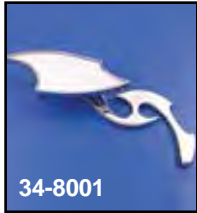

Billet Mirror

34-8001

34-8002

34-8003

Lucifer Billet Mirror Sets include right and left side with stems.

VT No.	Stem
34-8001	Scroll
34-8002	Curve Stem
34-8003	Sickle

34-8113

34-8114

34-8116

Mirror Sets include stems.

VT No.	Stem
34-8113	Angle
34-8114	Curve
34-8116	Wide Curve

Cross Back Style Oval Mirror Set with steel round stems.
VT No. 34-1375

34-0389

34-0698

Chrome Billet Mirror features adjustable angle face. Sold as pairs.