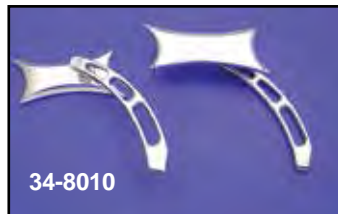

Billet Mirror

34-8001

34-8002

34-8003

Lucifer Billet Mirror Sets include right and left side with stems.

VT No.	Stem
34-8001	Scroll
34-8002	Curve Stem
34-8003	Sickle

34-8113

34-8114

34-8116

Mirror Sets include stems.

VT No.	Stem
34-8113	Angle
34-8114	Curve
34-8116	Wide Curve

Cross Back Style Oval Mirror Set with steel round stems.
VT No. 34-1375

34-0389

34-0698

Chrome Billet Mirror features adjustable angle face. Sold as pairs.

VT No.	Type
34-0389	Ball Milled
34-0698	Smooth

34-8004

34-8005

34-8006

Zoid Mirrors sold each with stem.

VT No.	Stem
34-8004	Sickle
34-8005	Smooth
34-8006	Spike

34-0887

Billet Deco Mirror Set.
VT No. 34-0887

34-0872

34-0873

34-0874

34-8010

Oblique Mirrors sold as pairs.

VT No.	Stem Type	VT No.	Stem Type
34-0872	Plain	34-0874	Diamond
34-0873	Girder	34-8010	Slot

34-0164

34-0165