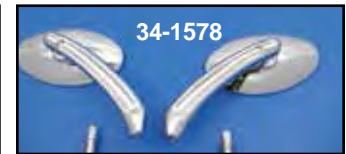

Split Vision Mirror

Iso-Mirrors feature isolated mirror at head mount with far view. Viewing area encircled.

VT No. 34-1225

34-1226

34-1228

34-1229

34-1230

Pork Chop Mirror Sets features billet stems. Sold as right and left set.

VT No. Stem
34-1226 Long Short
34-1228 Twisted

VT No. Stem
34-1229 Spear
34-1230 3-Skull

34-8119

34-8120

34-8122

34-8121

Split Vision Mirror Set features out board convex mirror for wide angle view. Split Vision Mirror has small outboard inset for seeing panoramic view of the scene behind you. The main mirror is for normal view and the small convex inset shows wider field.

VT No. Stem Type
34-8119 With 2 Stems
34-8120 Slot Stem
34-8121 Spear Stem
34-8122 Sickle Stem

Split Vision Mirror with lower convex.
VT No. 34-1592

34-1577

34-1578

34-1579

34-1580

34-1835

34-1836