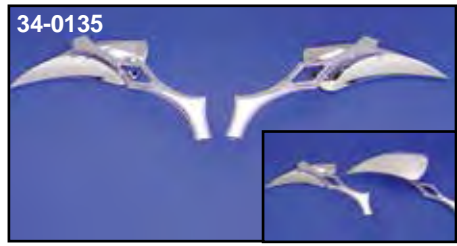

Billet Mirror

Billet Mirrors. Sold as pairs.

Flame	Smooth	Face	Stem
34-0863	34-0133	Tear Drop	Skull
34-0864	—	Gold Inlay	Skull
34-0867	34-0134	Tear Drop	Cross Head
34-0868	—	Gold Inlay	Cross Head
34-0861	34-0135	Tear Drop	Twisted
34-0859	34-0136	Tear Drop	Normal and Short Stem
34-0860	—	Gold Inlay	Two Stems
34-0865	34-0137	Tear Drop	Flame
34-0866	—	Gold Inlay	Flame
34-0869	—	Tear Drop	Spear
34-0870	—	Gold Inlay	Spear

Oval Girder Mirrors include mount stems and have a chrome structural brace. Stems included but sold separately. Note: R/L fits right or left.

VT No. Style

34-1058 Oval Smooth Flat Back

34-2023 Oval Smooth Flat Back

34-0719 Oval Smooth Flat Back

34-1059 Oval Groove, Back

34-0323 Smooth Oval Radius Back

34-0324 Smooth Oval Radius Back

34-0994 Stem only, 6"

Type

Right/Left

Right