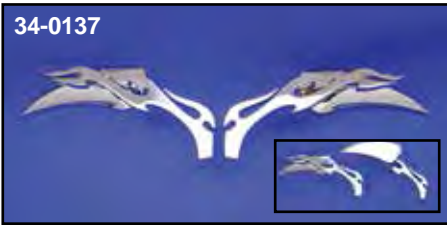

Billet Mirror

Billet Mirrors. Sold as pairs.

Flame	Smooth	Face	Stem
34-0863	34-0133	Tear Drop	Skull
34-0864	—	Gold Inlay	Skull
34-0867	34-0134	Tear Drop	Cross Head
34-0868	—	Gold Inlay	Cross Head
34-0861	34-0135	Tear Drop	Twisted
34-0859	34-0136	Tear Drop	Normal and Short Stem
34-0860	—	Gold Inlay	Two Stems
34-0865	34-0137	Tear Drop	Flame
34-0866	—	Gold Inlay	Flame
34-0869	—	Tear Drop	Spear
34-0870	—	Gold Inlay	Spear

Oval Girder Mirrors include mount stems and have a chrome structural brace. Stems included but sold separately. Note: R/L fits right or left.

VT No. Style

34-1058 Oval Smooth Flat Back

34-2023 Oval Smooth Flat Back

34-0719 Oval Smooth Flat Back

34-1059 Oval Groove, Back

34-0323 Smooth Oval Radius Back

34-0324 Smooth Oval Radius Back

34-0994 Stem only, 6"

Type

Right/Left

Right