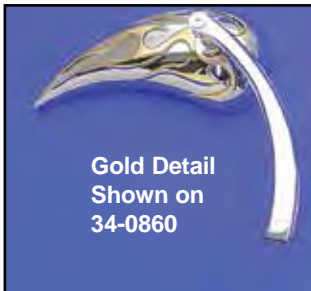

Billet Mirror

Billet Mirrors. Sold as pairs.

Flame	Smooth	Face	Stem
34-0863	34-0133	Tear Drop	Skull
34-0864	—	Gold Inlay	Skull
34-0867	34-0134	Tear Drop	Cross Head
34-0868	—	Gold Inlay	Cross Head
34-0861	34-0135	Tear Drop	Twisted
34-0859	34-0136	Tear Drop	Normal and Short Stem
34-0860	—	Gold Inlay	Two Stems
34-0865	34-0137	Tear Drop	Flame
34-0866	—	Gold Inlay	Flame
34-0869	—	Tear Drop	Spear
34-0870	—	Gold Inlay	Spear

Oval Girder Mirrors include mount stems and have a chrome structural brace. Stems included but sold separately. Note: R/L fits right or left.

VT No. Style

34-1058 Oval Smooth Flat Back

34-2023 Oval Smooth Flat Back

34-0719 Oval Smooth Flat Back

34-1059 Oval Groove, Back

34-0323 Smooth Oval Radius Back

34-0324 Smooth Oval Radius Back

34-0994 Stem only, 6"

Type

Right/Left

Right