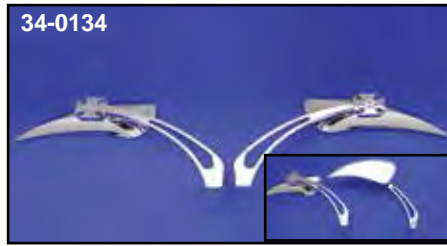

Billet Mirror

Billet Mirrors. Sold as pairs.

Flame	Smooth	Face	Stem
34-0863	34-0133	Tear Drop	Skull
34-0864	—	Gold Inlay	Skull
34-0867	34-0134	Tear Drop	Cross Head
34-0868	—	Gold Inlay	Cross Head
34-0861	34-0135	Tear Drop	Twisted
34-0859	34-0136	Tear Drop	Normal and Short Stem
34-0860	—	Gold Inlay	Two Stems
34-0865	34-0137	Tear Drop	Flame
34-0866	—	Gold Inlay	Flame
34-0869	—	Tear Drop	Spear
34-0870	—	Gold Inlay	Spear

Oval Girder Mirrors include mount stems and have a chrome structural brace. Stems included but sold separately. Note: R/L fits right or left.

VT No. Style

34-1058 Oval Smooth Flat Back

34-2023 Oval Smooth Flat Back

34-0719 Oval Smooth Flat Back

34-1059 Oval Groove, Back

34-0323 Smooth Oval Radius Back

34-0324 Smooth Oval Radius Back

34-0994 Stem only, 6"

Type

Right/Left

Right