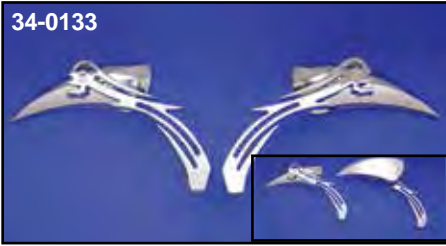

Billet Mirror

Billet Mirrors. Sold as pairs.

Flame	Smooth	Face	Stem
34-0863	34-0133	Tear Drop	Skull
34-0864	—	Gold Inlay	Skull
34-0867	34-0134	Tear Drop	Cross Head
34-0868	—	Gold Inlay	Cross Head
34-0861	34-0135	Tear Drop	Twisted
34-0859	34-0136	Tear Drop	Normal and Short Stem
34-0860	—	Gold Inlay	Two Stems
34-0865	34-0137	Tear Drop	Flame
34-0866	—	Gold Inlay	Flame
34-0869	—	Tear Drop	Spear
34-0870	—	Gold Inlay	Spear

Oval Girder Mirrors include mount stems and have a chrome structural brace. Stems included but sold separately. Note: R/L fits right or left.

VT No. Style

34-1058 Oval Smooth Flat Back

34-2023 Oval Smooth Flat Back

34-0719 Oval Smooth Flat Back

34-1059 Oval Groove, Back

34-0323 Smooth Oval Radius Back

34-0324 Smooth Oval Radius Back

34-0994 Stem only, 6"

Type

Right/Left

Right