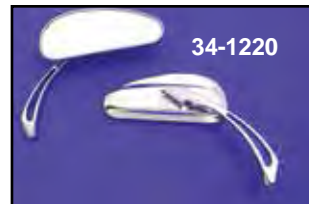

VT No. 34-0333

34-0722

34-0723

Ace Mirrors for left side use feature billet stem.

VT No. Style

34-0722 Smooth

34-0723 Ball Milled

34-1581

34-1582

Billet Mirror.

VT No. Type U/M

34-1581 Axe Pair

34-1582 Oval Each

34-8214

Chrome Curvado Mirror Sets. VT No. 34-8214

34-1217

34-1218

34-1219

34-1220

Deco Shaped Mirrors with stem sold in pairs.

VT No. Stem

34-1217 With long and short

34-1218 Sickle

34-1219 Slot