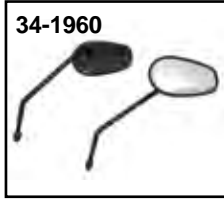

Mirror

34-0391

34-1959

34-0392

34-1960

34-0393

34-0402

34-0403

34-0404

Wyatt Gatling Mirror available with stock or billet stems.

Chrome Black Stem

34-0391 34-1959 Short Stock

34-0392 34-1960 Long Stock

34-0393 34-1961 Billet

34-0402 Short Round

34-0403 Billet

34-1220 Spear

Siege Billet Mirror Set with twisted stem.

VT No. 34-6016

Chrome Oval Mirror with ring and billet 3 slot stem. Use for the right or left side.

VT No. 34-0384