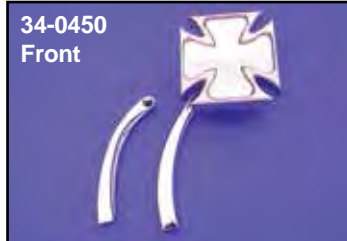

Mirror

Chrome Billet Maltese Mirror Set features built in LED turn signal matrix on back side
VT No. 34-0681

Round Stem

Girder Stem

“Chopper Chrome” Die Cast Maltese Mirror available with round or girder stem, each.

VT No.	Stem
34-0345	Round
34-0351	Girder

34-0120

34-0121

34-0450 Back

34-0450 Front

Red Baron™ Billet Mirrors are sold each which include billet stem(s) as noted.

VT No.	Stem	Note
34-0450	Billet	2 stems
34-0120	Girder	Each
34-0121	LED	Each

34-8007

34-8008

34-8009

Kaiser Billet Mirrors include stem fit right and left side.

VT No.	Stem
34-8007	Ball Milled
34-8008	Curve Stem
34-8009	Maltese

Chrome Firefighter Billet Mirror includes 2 stems, one long and one short.
VT No. 34-0390

Maltese Mirror Set is 3.5 x 3" profile. Sold as pair.
VT No. 34-0796

Mini Red Baron™ Mirror is 2.5" square and includes 2 stems.
VT No. 34-0757