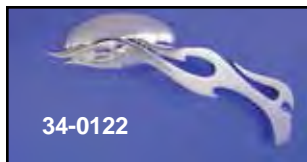

# Mirror

**Chrome Slim Line Mirrors** include 2 stem sets, 5" and 3 3/4" long with complete mount hardware to fit right or left side. Sold each unless noted.

VT No.	Style
34-0342	Smooth
34-0343	Axe
34-0344	Diamond
34-0356	Oval
34-0143	Crescent, Sold as pair

**Chrome Snake Eye Mirror Set** features billet stems.  
VT No. 34-0369

**Oval Mirrors** fit right or left, sold each.

VT No.	Stem Style
34-8011	Maltese
34-8012	Spear
34-8014	Slot
34-8015	Sickle

**Radii Mirror Set** measures 7" long and 3" wide at widest point.  
VT No. 34-0785