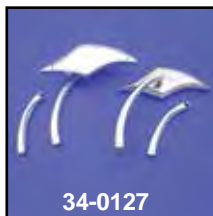

# Mirror

**Chrome Slim Line Mirrors** include 2 stem sets, 5" and 3 3/4" long with complete mount hardware to fit right or left side. Sold each unless noted.

VT No.	Style
34-0342	Smooth
34-0343	Axe
34-0344	Diamond
34-0356	Oval
34-0143	Crescent, Sold as pair

**Chrome Snake Eye Mirror Set** features billet stems.  
VT No. 34-0369

**Oval Mirrors** fit right or left, sold each.

VT No.	Stem Style
34-8011	Maltese
34-8012	Spear
34-8014	Slot
34-8015	Sickle

**Radii Mirror Set** measures 7" long and 3" wide at widest point.  
VT No. 34-0785

## Chrome Billet Mirrors.

VT No.	Style	U/M
34-0122	Oval, Right/Left	Each
34-0123	Oval, Right/Left	Each
34-0124	Oval, Right/Left	Each
34-0125	Diamond Right and Left	Set
34-0126	Diamond, Right and Left	Set
34-0127	Diamond, Right and Left	Set
34-0128	Oval, Right and Left,	Set
34-0129	Diamond, Right and Left	Set