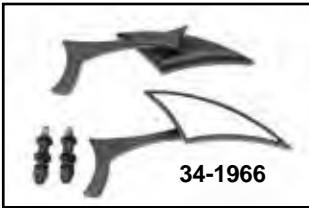

Mirror

34-0858

34-1966

Odins Mirror Set features offset billet stems with curved mirrors.

VT No. Finish
34-0858 Chrome
34-1966 Black

Odins Arrow Style Mirror.
VT No. 34-0717

Chrome Convex Tinted Mirror Set includes billet stems.
VT No. 34-0371

34-0433

34-0446

Flame Stem Mirror. Sold each. Fits right or left side.

VT No. Style
34-0433 Tear Drop
34-0446 Diamond

34-1212

34-1213

34-1214

34-1215