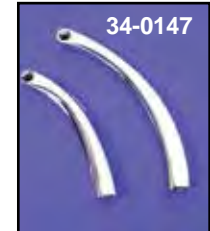

34-1216

Eagle Eye Shaped Mirrors with stem sold in pairs.
VT No. Style
34-1212 With long and short
34-1213 Crane Stem
34-1214 Twisted Stem
34-1215 Spear Stem
34-1216 Sickle Stem

34-0152

34-0788

34-0154

34-0789

34-0151

34-0790

34-0143

34-0791

34-0153

34-0794

34-0788

34-0147

Chrome Billet Mirrors include stem. Crescent style sold in sets. Rotar style sold each and can be used for either right or left hand side.

Crescent	Rotar	Stem Only
34-0152	34-0788	—
34-0154	34-0789	34-0145
34-0151	34-0790	34-0146
34-0143	34-0791	34-0147
34-0153	34-0794	34-0148