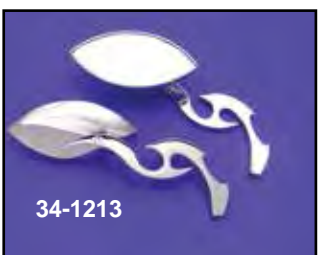

Mirror

34-0858

34-1966

Odins Mirror Set features offset billet stems with curved mirrors.

VT No. Finish
34-0858 Chrome
34-1966 Black

Odins Arrow Style Mirror.
VT No. 34-0717

Chrome Convex Tinted Mirror Set includes billet stems.
VT No. 34-0371

34-0433

34-0446

Flame Stem Mirror. Sold each. Fits right or left side.

VT No. Style
34-0433 Tear Drop
34-0446 Diamond

34-1212

34-1213

34-1214

34-1215

34-1216

Eagle Eye Shaped Mirrors with stem sold in pairs.
VT No. Style
34-1212 With long and short
34-1213 Crane Stem
34-1214 Twisted Stem
34-1215 Spear Stem
34-1216 Sickle Stem

34-0152

34-0788

34-0154

34-0789

Chrome Billet Mirrors include stem. Crescent style sold in sets. Rotar style sold each and can be used for either right or left hand side.

Crescent	Rotar	Stem Only
34-0152	34-0788	—
34-0154	34-0789	34-0145
34-0151	34-0790	34-0146
34-0143	34-0791	34-0147
34-0153	34-0794	34-0148