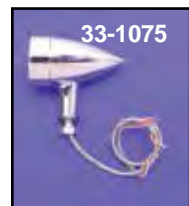

Turn Signal

Chrome Fork Mount Turn Marker Lamp Set is a die cast two piece housing with 12 volt bulb, to attach to 35, 39 and 41 mm fork tubes.

| VT No. | Type | Bulb | Type |
|---------|-------------|--------|------|
| 33-0581 | Front Panel | Single | Bulb |
| 33-0047 | Side Panel | Dual | Bulb |

LED Turn Signal Set.

| VT No. | Style |
|---------|--------------------------------|
| 33-1075 | Bullet, Amber, each |
| 33-1076 | Bullet, Red, each |
| 33-1077 | Maltese Amber |
| 33-1070 | Bullet, Amber with light mount |
| 33-1071 | Bullet Amber with mount base |
| 33-1072 | Bullet with 41mm clamp |
| 33-1074 | Bullet Red with stud |
| 33-1073 | Bullet, Red with long stud |

Chrome Turn Signal Assemblies are an amber replacement turn signal unit. Check factory parts books for the application. Single or dual contacts.

Front

| VT No. | Filament | Use |
|---------|----------|-----------------|
| 33-0412 | Single | 1973-83-XL |
| 33-1213 | Dual | 1973-83-XL |
| 33-1215 | Dual | 1986-93 XL |
| 33-1216 | Dual | 1986-93 XL1100 |
| 33-0431 | Single | 1994-00 XL |
| 33-0046 | Dual | 2001-up XL |
| 33-1318 | Dual | 1994-00, 2 wire |
| 33-1319 | Single | 1994-00, 1 wire |

Rear

| | | |
|---------|--------|------------|
| 33-0432 | Single | 1994-01 XL |
|---------|--------|------------|

Note: 33-0412, 33-1216 have threaded body, 33-1214 and 33-1215 are unthreaded at mount hole.