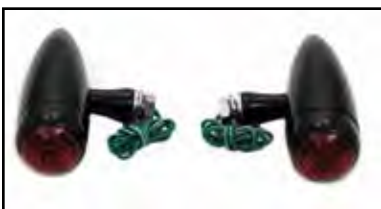

# Marker Lamp

**Snake Eye Lamps** deco chrome are 1.75 x 2.25 long, with 1/4" stud mount, sold pairs.

**VT No. Color**  
33-2131 Amber  
33-2132 Red

**Chrome Marker Lamps** features clear lens, includes 12 volt 20 watt halogen bulb. 2 1/4" diameter and 3 3/4" long, pairs.  
**VT No. 33-0580**

**Mini-Square Marker Lamp Set** is 12 volt set with chrome body.  
**VT No. 33-0672**

**Baby Bullet** measure 1 1/8" diameter x 2 1/4" from tip to top with a 5/16" - 18 x 1" long mounting stud and features a glass lens with a chrome body. Sold in pairs.

**VT No. Type**  
33-0440 Red  
33-0441 Amber  
33-0442 Blue

**Mini Speeder Bullet Lamp Set** includes a red lens.

**VT No. Filament**  
33-0629 Single  
33-0665 Dual  
33-0728 Amber Lens

**Evil Eye Marker Lamp Set** with amber LED, and clear lens.  
**VT No. 33-1130**

**Black Missile Light Set**  
**VT No. 33-1334**

**Mini Marker Lamp** feature rounded profile and smooth half moon lenses. They mount to any flat surface single filament lamps. Comes with both amber and red lenses, mounting hardware and rubber base gasket. 1" diameter lens, 3 1/4" overall length.