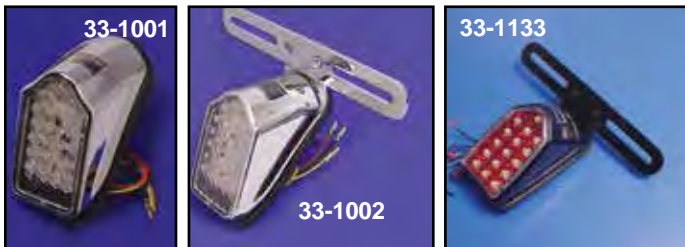

Retro Fender Mount Taillamps

LED Round Tail Lamp
Chrome Black Lens
 33-1526 33-1527 Red (Two Bolt)
 33-1528 33-1529 Smoke

Mini Tombstone measures 4.5" long by 2.5" wide. Order bracket 31-0200 to fit 33-1001 lamp.

VT No.	Type	Finish
33-1001	Without bracket	Chrome
33-1002	With bracket	Chrome
33-1133	With bracket	Black

Stoplight Sensor.
 VT No. 33-1181

Chrome	Black	Item
33-1036		Round Tail Lamp
33-1037		Torpedo Bullet Style
33-1038		Round Tail Lamp with 12 volt bulb
33-1039		Wipac British Style

Aluminum PK Tail Lamp. Original 1940's styling with cone shaped glass lens, 12 volt.

VT No.	Finish
33-1010	Polish
33-1018	Chrome

Mini Cateye Tail Lamp Kit includes chrome tail lamp and alloy mount bracket. Not approved for street use.