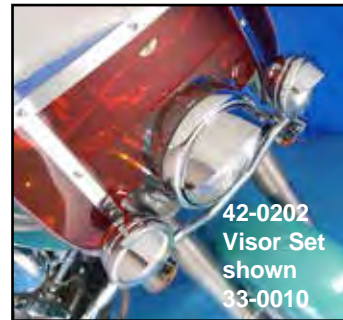

33-0010

33-0004

42-0202

42-0202
Visor Set
shown
33-0010