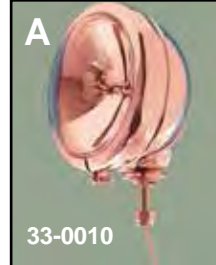

**33-0974** Replacement Beam w/H-3, each

**33-1723** H-3 Spotlamp Set

33-0095

**Replica Guide Clear Spotlamp Set** includes 12 volt bulb.

**VT No. 33-0095**

# Guide

33-0863

33-0318

**4.5" Tri Bar Spotlamp** features diamond cut reflector reversion cup and blue dot. 55W H-3 bulb included.  
**VT No. Type**  
**33-0863** Tri Bar  
**33-0318** Without

A

33-0010

B

33-0004

**Chrome 6" Rectangular Spotlamp** includes 55 watt single beam. Measures 6½" L x 3½" W x 3" Deep.

**VT No. Item Volt**

**33-0906** Lamp 6

**33-0564** 6V Bulb

**33-0565** 12V Bulb

33-0045

33-1302

33-1300

33-0903

**4.5" Chrome Spotlamp** features single 55 watt H-3 lamp with bottom mount tear drop shell with embossed speed grooves.

**VT No. Type**

**33-0045** Clear

**33-0883** Blue

**33-1300** H-3

**33-1302** Diamond Cut