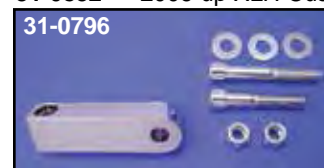

\*Note: Does not have holes for front mounting. Mounts by headlamp eye bolt only and acts as tree cover.

**Billet Headlamp Mounts** adapt to stock forks. Note: Tall bracket can be reversed for some applications.

| VT No.  | OEM      | Fits           | Type  |
|---------|----------|----------------|-------|
| 31-0958 | 68595-06 | FXDWG-FXST     | Short |
| 31-0959 | 69611-06 | 06-up FXD-FXWG | Tall  |

**Extended Billet Headlamp Mount** fits FXST models and allows lower lamp position. For use with custom lamps with narrow spacing.  
VT No. 31-0944

**Headlamp Mount Eye** is 5/8" square top with 3/8" mount bolt provision.  
VT No. 33-0518

**Headlamp Mount Blocks** for use on 1980-up FXST- FXWG- FXSTS models. All are chrome except as noted.

| VT No.  | Year/Model          |
|---------|---------------------|
| 31-4028 | 1980-up FXWG-FXST   |
| 31-3981 | 1986-96 FLST, Zinc  |
| 31-0288 | 1986-96 FLST        |
| 31-0278 | 1997-up FLST        |
| 31-3982 | 1988-92 FXSTS       |
| 31-0465 | 1993-up FXSTS, Zinc |
| 31-0656 | 2000-up FXSTD       |
| 31-0576 | 1987-up XL-FXD      |
| 31-0793 | 1988-up XL FXD      |
| 31-0794 | Softtail Glides     |
| 31-0852 | 2006-up XLH Custom  |