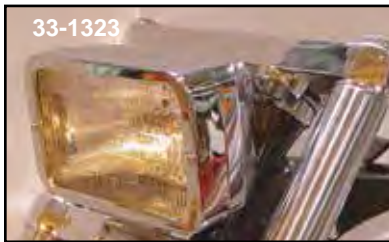

Frenched Headlamp Rims

33-0545

33-0607

Chrome "Frenched" Headlamp Rims offers with recessed look of the 1950's. Also available with built in visor.

VT No.	Type	Fits
33-0547	Frenched	1986-up FLST with Headlamp Nacelle
33-0812	Frenched with visor	1994-up FLHR
33-1424	Black	2014-up FLHT, FLHX
33-0548	Frenched	1994-up FLST
33-0813	Frenched with visor	As Above
33-0545	Frenched	1994-up FXST, FXD
33-0607	Frenched	1971-up FXE, 1982-up FXR
33-1476	7" Chrome Burst Headlamp Trim Ring	
33-1477	7" Black Anodize Burst Headlamp Trim Ring	
33-1478	7" Chrome Burst Headlamp Trim Ring	
33-1479	7" Black Anodize Burst Headlamp Trim Ring	

Caddy™ Headlamp

Tri Angle Headlamp includes lower mount and 12v 35/35w H-6 bulb. Sold each.

VT No.	Beam
33-1122	2
33-4077	1

Dual Headlamp measures 9" x 5" x 4" deep. Unit includes twin bulb at 60/55 watt, each.
VT No. 33-1134

Chrome Caddy Type Rectangular 12V Beam Headlamp has bottom or side mounting, measures 4½" x 7½" outside. Includes sealed beam bulb and highbeam indicator light on bulb type lamps.

VT No.	Item
33-1323	Bottom Mount
33-1211	Side Mount
33-1212	Replacement Bulb