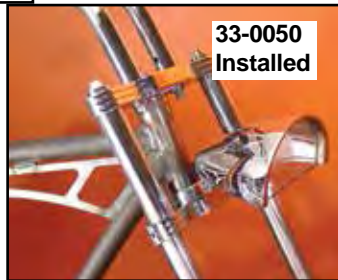

# Billet Headlamp

Round Visor

33-0658

**5 3/4" Tear Drop Billet Headlamp** available with visor or without visor. Includes Halogen bulb and features seamless type construction.

**VT No. Type**  
33-0658 With visor  
33-0985 With visor  
33-5051 Repl. Mount Block

**4 1/2" Protolyte** includes 55/60 W H-4 bulb with tri bar lens, mount included.  
**VT No. 33-5050**

Lamps listed are for show or decorative use only, and are not D.O.T. approved.

31-4028

**Chrome Billet Half Moon Headlamp** features a 7 1/4" deep housing with a clear bottom lens. Includes H-4 bulb.

**VT No. Item**  
33-0050 Lamp  
31-4028 Bracket (Short)

33-0050  
Installed

**Axel's Billet Headlamp** features ovalistic design with 60/55 H-4 bulb installed.  
**VT No. 33-0647**

33-1614

33-1615

33-1616