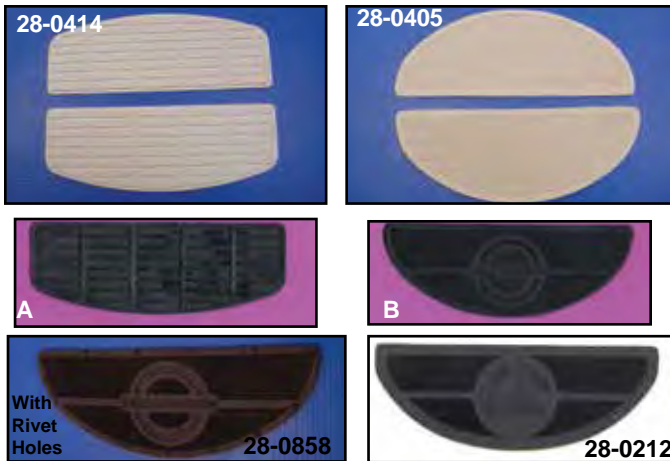

Footboard

Footboard Mat

Footboard Mats sold in pairs. Must be affixed by adhesive or rivets, on earlier models.

| VT No. | # | Year | Color |
|---------|---|---------|----------------------|
| 28-0413 | A | 1966-up | Black |
| 28-0414 | A | 1966-up | White |
| 28-0429 | A | 1966-up | Teal |
| 28-0430 | A | 1966-up | Orange |
| 28-0431 | A | 1966-up | Blue |
| 28-0432 | A | 1966-up | Yellow |
| 28-0404 | B | 1940-65 | Black, H-D |
| 28-0672 | B | 1940-65 | Black, Plain |
| 28-0858 | B | 1940-65 | Black, H-D |
| 28-0672 | B | 1940-65 | Black, H-D |
| 28-0405 | B | 1940-65 | White, Plain |
| 28-0212 | | 1940-65 | Black |
| 28-0459 | | 1940-65 | Straight Rib Design |
| 28-0868 | | 1941-65 | Footboard Mat, black |

Footboard Rivets for use 1914-65 replaces 50616-14, 28 pieces.

| VT No. | Finish |
|---------|-----------|
| 27-0597 | Black |
| 27-1272 | Stainless |

Footboard Inserts

Half Moon Inserts. Pairs.

| VT No. | Style | Finish |
|-------------------------|--------------|--------|
| 27-1562 | Rib | Chrome |
| 49-0376 | Deluxe | Alloy |
| 49-0436 | Deluxe | Chrome |
| 49-1740 | World's Fair | Alloy |
| 49-1647 | World's Fair | Chrome |
| D-Shaped 1966-73 | | |
| 27-0911 | Rib | Chrome |

Insert

Chrome Footboard Trim. Footboard Set inserts are fitted to an iso-mount footboard top to fit 1974-up FL-FLT-FLST.
VT No. 27-1705

Chrome Billet Footboard Pad Set features Billet construction with built in rubber strips on surface. Rubber Iso-Mount included which plug into stock board on 1980-up FLT, 1986-up FLST.
VT No. 27-0924

Chrome Billet Footboard Pads include Iso bushings for 1966-84 Big Twins.

| VT No. | Item | Year |
|---------|---------------------|---------|
| 27-1054 | Board Set with pads | 1966-84 |
| 27-0570 | Pad Set | 1974-05 |