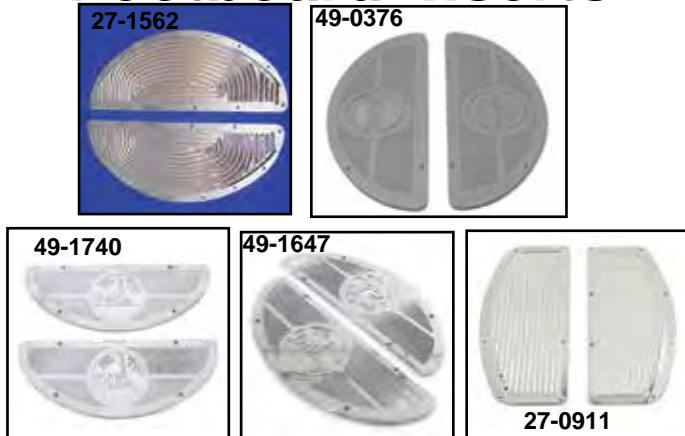

Footboard

Footboard Mat

Footboard Mats sold in pairs. Must be affixed by adhesive or rivets, on earlier models.

| VT No. | # | Year | Color |
|---------|---|---------|----------------------|
| 28-0413 | A | 1966-up | Black |
| 28-0414 | A | 1966-up | White |
| 28-0429 | A | 1966-up | Teal |
| 28-0430 | A | 1966-up | Orange |
| 28-0431 | A | 1966-up | Blue |
| 28-0432 | A | 1966-up | Yellow |
| 28-0404 | B | 1940-65 | Black, H-D |
| 28-0672 | B | 1940-65 | Black, Plain |
| 28-0858 | B | 1940-65 | Black, H-D |
| 28-0672 | B | 1940-65 | Black, H-D |
| 28-0405 | B | 1940-65 | White, Plain |
| 28-0212 | | 1940-65 | Black |
| 28-0459 | | 1940-65 | Straight Rib Design |
| 28-0868 | | 1941-65 | Footboard Mat, black |

Footboard Rivets for use 1914-65 replaces 50616-14, 28 pieces.

| VT No. | Finish |
|---------|-----------|
| 27-0597 | Black |
| 27-1272 | Stainless |

Footboard Inserts

Half Moon Inserts. Pairs.

| VT No. | Style | Finish |
|-------------------------|--------------|--------|
| 27-1562 | Rib | Chrome |
| 49-0376 | Deluxe | Alloy |
| 49-0436 | Deluxe | Chrome |
| 49-1740 | World's Fair | Alloy |
| 49-1647 | World's Fair | Chrome |
| D-Shaped 1966-73 | | |
| 27-0911 | Rib | Chrome |

Insert

Chrome Footboard Trim. Footboard Set inserts are fitted to an iso-mount footboard top to fit 1974-up FL-FLT-FLST.
VT No. 27-1705

Chrome Billet Footboard Pad Set features Billet construction with built in rubber strips on surface. Rubber Iso-Mount included which plug into stock board on 1980-up FLT, 1986-up FLST.
VT No. 27-0924

Chrome Billet Footboard Pads include Iso bushings for 1966-84 Big Twins.

| VT No. | Item | Year |
|---------|---------------------|---------|
| 27-1054 | Board Set with pads | 1966-84 |
| 27-0570 | Pad Set | 1974-05 |