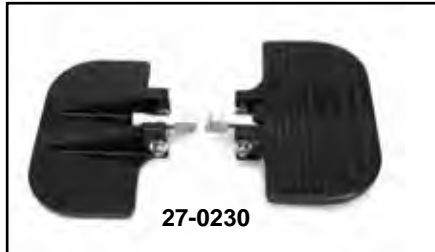

Passenger Mini Footboard Set

Chrome Passenger Mini-Footboards feature non-slip rubber surface and mounting studs. VT No. 27-0909 for use with 27-0056, 27-0060, 27-1531, or on front type with 27-0607, 27-0609, 27-0610, 27-0608 or on existing plates which have hole for stud type mounting. Boards measure 8" x 4 1/4" overall.

VT No. Type

- | | | |
|---------------------------------|-------------------------------|--------------------------------------|
| 27-0909 Stud Type | 27-0930 Diamond Style | 27-0170 360° rotation, chrome |
| 27-0917 Rubber Style | 27-0852 Wave | 27-0171 360° rotation, black |
| 27-0928 Flame (Outside) | 27-0950 Rubber | 27-1760 Black Slot Inverted |
| 27-0929 Rail Style | 27-0993 Flame (Inside) | 27-1006 Black Stud Mount |
| 27-0230 Black Rail Style | 27-1239 Slot Inverted | 28-0613 Black Rubbers |