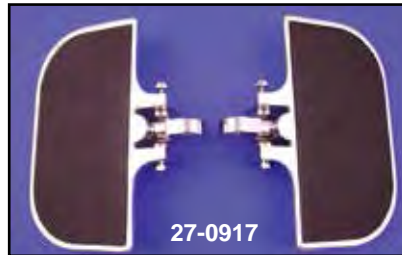

Passenger Mini Footboard Set

Chrome Passenger Mini-Footboards feature non-slip rubber surface and mounting studs. VT No. 27-0909 for use with 27-0056, 27-0060, 27-1531, or on front type with 27-0607, 27-0609, 27-0610, 27-0608 or on existing plates which have hole for stud type mounting. Boards measure 8" x 4 1/4" overall.

VT No. Type

- | | | |
|---------------------------------|-------------------------------|--------------------------------------|
| 27-0909 Stud Type | 27-0930 Diamond Style | 27-0170 360° rotation, chrome |
| 27-0917 Rubber Style | 27-0852 Wave | 27-0171 360° rotation, black |
| 27-0928 Flame (Outside) | 27-0950 Rubber | 27-1760 Black Slot Inverted |
| 27-0929 Rail Style | 27-0993 Flame (Inside) | 27-1006 Black Stud Mount |
| 27-0230 Black Rail Style | 27-1239 Slot Inverted | 28-0613 Black Rubbers |