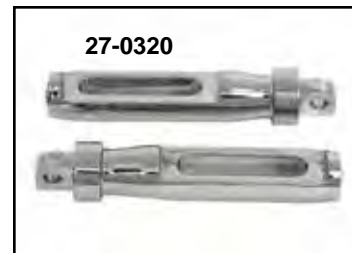

# Footpeg Set

21-2100

27-2103

27-2104

27-2105

27-2106

27-0603

27-1543

27-1750

27-1009

27-0747

27-0320

**Silver Knurled Four Groove Footpeg Set** featured a silver anodized finish.

- VT No. Style**
- 21-2100 Shifter Peg
- 27-2103 Large Male Mount Footpeg Set
- 27-2104 Large Female Footpeg Set
- 27-2105 Small Male Mount Footpeg Set
- 27-2106 Small Female Mount Footpeg Set

27-0857

27-0006

27-0403

**Offset Driver Peg Set** are male style pegs that "drop" the footpeg height.

- VT No. Type**
- 27-0857 Stock
- 27-0006 Soft Peg
- 27-0403 Railer

27-1584

**Chrome End Foam Soft Touch Footpegs** are die-cast, fully chromed 1-piece peg sets. Soft covers are smooth-finished in 3/8" closed-cell black foam. May also be used as passenger pegs or hi-way bars on FX-XL-FXR models. Fits 1981-up Driver FXR, large.

**VT No. 27-1584**

27-0028

**Replica Chrome Rear Footpeg Mount** will add both style and comfort to your ride. Fits custom application utilizes a 1/2" mounting hole.

**VT No. 27-0028**

**Chrome Passenger Footpeg Support** fits 2007-up FXST. Order passenger footpeg mount kit separately.