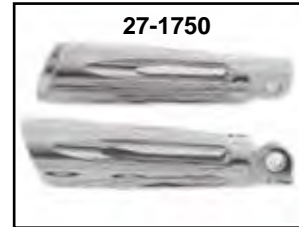

# Footpeg Set

21-2100

27-2103

27-2104

27-2105

27-2106

27-0603

27-1543

27-1750

27-1009

27-0747

27-0320

**Silver Knurled Four Groove Footpeg Set** featured a silver anodized finish.

- VT No. Style**
- 21-2100 Shifter Peg
- 27-2103 Large Male Mount Footpeg Set
- 27-2104 Large Female Footpeg Set
- 27-2105 Small Male Mount Footpeg Set
- 27-2106 Small Female Mount Footpeg Set

27-0857

27-0006

27-0403

**Offset Driver Peg Set** are male style pegs that "drop" the footpeg height.

- VT No. Type**
- 27-0857 Stock
- 27-0006 Soft Peg
- 27-0403 Railer

27-1584

**Chrome End Foam Soft Touch Footpegs** are die-cast, fully chromed 1-piece peg sets. Soft covers are smooth-finished in 3/8" closed-cell black foam. May also be used as passenger pegs or hi-way bars on FX-XL-FXR models. Fits 1981-up Driver FXR, large.