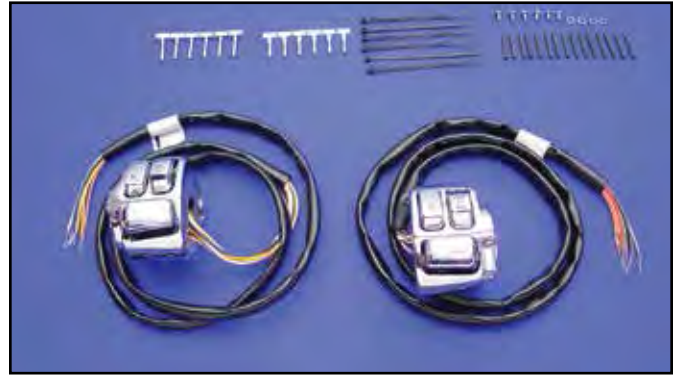

# Handlebar Control for 1996-up FX-XL

**1996-up FX-XL Chrome Switch Housing Kit** includes 48" long wiring harness, chrome switch housings with chrome switches and hardware. screws.

VT No. 32-0561

**Switch Housing Kits** includes left and right upper lower housing. Order switches, wiring and adjuster separately.

26-0007 Kit Adjuster

\*Note: Has provision for clutch lock-out switch

**Allen Chrome Handlebar Switch Housing Screw Kit** fits 1996-up. VT No. 9776-10

**Throttle Adjuster Kit.**  
VT No. 26-0007

## Handlebar Switch Kits with wiring.

VT No.	OEM	Year/Model	Item	Finish
32-0752	Set	1996-06	7 Piece Set, (60")	Black
32-0540	Set	1996-06	7 Piece Set, (48")	Chrome
32-0816	Set	1996-06	7 Piece Set, (106")	Chrome
32-0578	Set	1996-06	7 Piece Set, (60")	Chrome
32-1272	Set	1996-up LED	60"	Chrome
32-1273	Set	1996-up LED	60"	Black
32-0848	Set	2007-up XL, FXD		Chrome
32-0849	Set	2007-up XL, FXD		Black
32-0996	71685-06	2006-up FXD	Left	
32-7000	71589-96		Engine-Start-Stop	Black
32-7001	71590-96		Stop Light 6" Wire	Black
37-0994	71509-00		Stop Switch Shim	
32-7002	71591-96		Right Turn Signal	Black
32-7003	71597-96		Dimmer Horn	Black
32-7004	71598-96		Left Turn Signal	Black
37-0882	2955		Switch Mounting Screw, 10 pack	
32-1219	71584-96B		Clutch Handle Switch	

## Chrome Handlebar Control and Reservoir Cover Set

includes clutch lever bracket, handlebar control clamps, master cylinder top and body cover, and hardware for complete installation. Fits 1996-05 FXST, FLST, FXD, 1996-03 XL models.