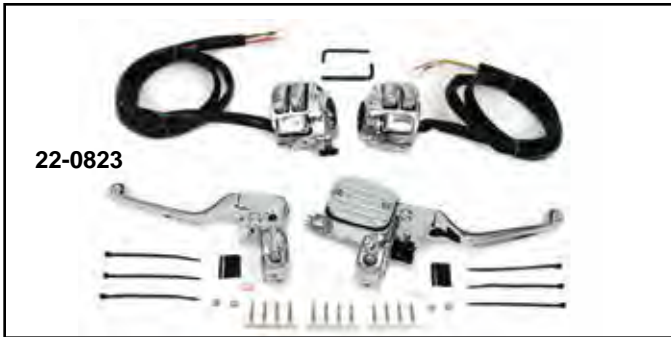

Control Kit

Fits	Bore Size	Kit with wiring		Brake Assembly	
		Chrome	Black	Chrome	Black
82-83 Dual Disc	3/4"			26-2145	26-2153
84-95 Single Disc	5/8"			26-2120	26-2122
84-95 Dual Disc	11/16"				26-2154
96-06 Single Disc	9/16"	22-0823	22-1162	26-2180	
96-06 Dual Disc	11/16"	22-0824	22-1167	26-2179	
96-06 Single Disc with slight hole	9/16"	22-0817	22-1168		
96-06 Dual Disc with slight hole	11/16"	22-0818			
07-13 Single Disc	9/16"	22-0894	22-1163		

For XL					
Fits	Bore Size	Kit with wiring		Brake Assembly	
		Chrome	Black	Chrome	Black
04-06 XL Single Disc	1/2"	22-0857			
04-06 XL Dual Disc	9/16"	22-0858			
07-13 XL Single Disc	1/2"	22-1524			
07-13 XL Dual Disc	9/16"	22-0885			
2014-up XL without ABS	1/2"			26-2213	26-2214
2014-up XL with ABS				26-2215	26-2216

Switch Housings

1996-up Switch Housing Kits includes left and right upper lower housing. Order switches, wiring and adjuster separately.

VT No.	OEM	Type	Fits
26-2175	70222-96	Stock	1996-2006 VRSC, XL, XR, FXD and FLHR models. 1996-2006 ST models. Does not fit FXSTDSE and FLHRSEI2 models
26-0793*	70222-96B	Stock	2007-2011 FXD, XL, VRSC models, 2007-2010 ST models
26-0796*	70222-96B	Stock	As Above w/OE style throttle lock screw
26-2176	70222-96C	Stock	1996-2007, FLHTC & 2006-up FLHX FLHXXX & FLTRX models without cruise control
26-2177	70228-96C	Smooth	1996-2007 FLHTCU, FLHTCUTG, FLHTK, FLTR, FLTRU and 2002-up FLHRC models. 2002-up FLHR models equipped with cruise control
26-0127		Smooth	2008-up FLTCU, FLHTCUTG, FLHTK, FLTR, FLTRU and 2002-up FLHRC, 2002-up FLHR models equipped w/o cruise control
26-0128		Smooth	2008-up FLHTCU, FLHTCUTG, FLHTK, FLTR, FLTRU and 2002-up FLHRC models. 2002-up FLHR models equipped with cruise control
26-0129		Smooth	2008-up FLHR
26-0986	71826-11	Smooth	2012 FXD & 2011-up ST models
26-0007			Handlebar Throttle Adjuster Screw Kit Adjuster