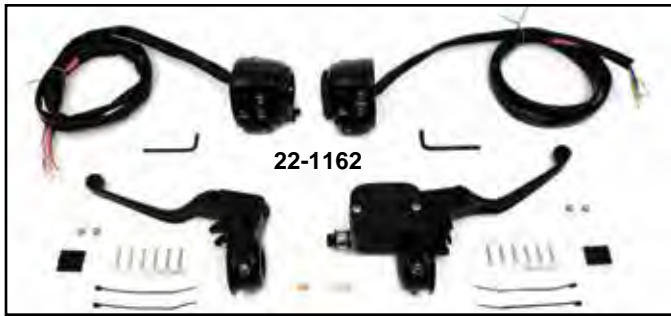

Control Kit

Fits	Bore Size	Kit with wiring		Brake Assembly	
		Chrome	Black	Chrome	Black
82-83 Dual Disc	3/4"			26-2145	26-2153
84-95 Single Disc	5/8"			26-2120	26-2122
84-95 Dual Disc	11/16"				26-2154
96-06 Single Disc	9/16"	22-0823	22-1162	26-2180	
96-06 Dual Disc	11/16"	22-0824	22-1167	26-2179	
96-06 Single Disc with slight hole	9/16"	22-0817	22-1168		
96-06 Dual Disc with slight hole	11/16"	22-0818			
07-13 Single Disc	9/16"	22-0894	22-1163		

For XL					
Fits	Bore Size	Kit with wiring		Brake Assembly	
		Chrome	Black	Chrome	Black
04-06 XL Single Disc	1/2"	22-0857			
04-06 XL Dual Disc	9/16"	22-0858			
07-13 XL Single Disc	1/2"	22-1524			
07-13 XL Dual Disc	9/16"	22-0885			
2014-up XL without ABS	1/2"			26-2213	26-2214
2014-up XL with ABS				26-2215	26-2216

Switch Housings

1996-up Switch Housing Kits includes left and right upper lower housing. Order switches, wiring and adjuster separately.

VT No.	OEM	Type	Fits
26-2175	70222-96	Stock	1996-2006 VRSC, XL, XR, FXD and FLHR models. 1996-2006 ST models. Does not fit FXSTDSE and FLHRSEI2 models
26-0793*	70222-96B	Stock	2007-2011 FXD, XL, VRSC models, 2007-2010 ST models
26-0796*	70222-96B	Stock	As Above w/OE style throttle lock screw
26-2176	70222-96C	Stock	1996-2007, FLHTC & 2006-up FLHX FLHXXX & FLTRX models without cruise control
26-2177	70228-96C	Smooth	1996-2007 FLHTCU, FLHTCUTG, FLHTK, FLTR, FLTRU and 2002-up FLHRC models. 2002-up FLHR models equipped with cruise control
26-0127		Smooth	2008-up FLTCU, FLHTCUTG, FLHTK, FLTR, FLTRU and 2002-up FLHRC, 2002-up FLHR models equipped w/o cruise control
26-0128		Smooth	2008-up FLHTCU, FLHTCUTG, FLHTK, FLTR, FLTRU and 2002-up FLHRC models. 2002-up FLHR models equipped with cruise control
26-0129		Smooth	2008-up FLHR
26-0986	71826-11	Smooth	2012 FXD & 2011-up ST models
26-0007			Handlebar Throttle Adjuster Screw Kit Adjuster