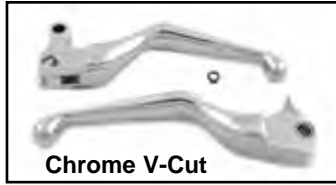

Hand Lever Set for 1996-up

Chrome Smooth

Chrome Skull

Black Skull

Chrome Drilled

Black Drilled

Chrome V-Cut

Black V-Cut

Chrome 5 Hole

Contour Levers designed for easy grip, pairs.

Fits Softail-FXD models.

Chrome	Black	Year	Type
26-2178	—	1996-07	Smooth
26-2189	26-2109	1996-07	Skull Ends
26-0787	26-1156	1996-07	Skull Ends
26-0788	26-0984	1996-07	Drilled
26-0789	26-0111	1996-07	Slotted
26-0780	26-0982	1996-07	V-Cut
26-0781	—	2008-14	Slotted
26-0785	—	1997-07	5 Hole
26-0743	—	2008-14	V-Cut
—	26-1186	2008-14	Skull Ends

Fits Sportster

Chrome	Black	Year	Type
26-2178	—	1996-03	Smooth
26-0788	26-0984	1996-03	Drilled
26-0789	26-0111	1996-03	Slotted
26-2189	26-2109	1996-03	Skull Ends
26-0787	26-1156	1996-03	Skull Ends
26-0780	26-0982	1996-03	V-Cut
26-0785	—	1996-03	5 Hole
26-2193	—	2004-06	Smooth
26-0783	26-0819	2004-06	Drilled
26-0782	—	2004-06	Slotted
26-0784	26-0114	2007-13	Slotted
26-2203	26-0983	2007-13	V-Cut
26-0797	26-0980	2007-13	Smooth
26-0786	26-0820	2007-13	4 Hole
26-0466	26-0467	2014-up	Smooth
26-0802	26-0805	2014-up	OEM Style
26-0803	26-0806	2014-up	2 Slot
26-0804	26-0807	2014-up	4 Hole

Fits Touring models.

Chrome	Black	Year	Type
26-2156	—	1985-95	Skull Girder Style
26-2178	—	1996-07	Smooth
26-0788	26-0984	1996-07	Drilled
26-0789	26-0111	1996-07	Slotted
26-0741	26-0981	2007-13	Smooth
26-0895	26-2113	2008-13	Slotted
26-0763	26-0762	2008-13	4 Hole
26-0765	26-0940	2014-up	Smooth
—	26-0768	2014-up	Smooth