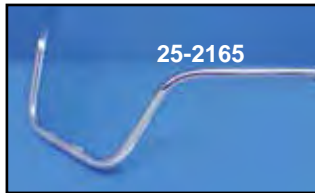

1" Replica Handlebar

1" Stock Replacement Handlebars in chrome with indents and knurled center, for 1982-up models.

**Note: Denotes without indents

VT No.	OEM	Type
25-2143	56082-83	883 XL Low
25-0407	56085-83	XLX
25-0410	W/O Knurl	XLX
25-2156**	As Above	XLX
25-0694	56473-98	XL Sport
25-0543	56081-82	FXR
25-2167	56081-82	FXST, XL 1200
25-0795	56962-07	FXST
25-2166	56079-93	FXDWG
25-2165	56569-86	FLSTC
25-0553	56557-95	FLSTF-FLHR
25-0401	55919-82	FLSTF-FLHR-FLH
25-0696	56086-81	FX-FXE
25-0405**	55950-80	FXWG
25-0667	55950-80	FXWG
25-0417**	55963-77	FXS
25-0403	56003-75	FXE
25-0404**	56003-76	FXE

Note: Handlebars include knurls with 2" spacing.

Note: Handlebars include knurls with 2" spacing except FXSTS type which have 3/4" spacing.

How Bars Are Measured