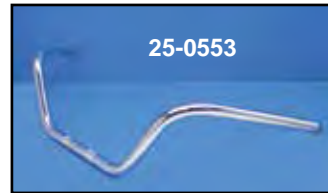

1" Replica Handlebar

1" Stock Replacement Handlebars in chrome with indents and knurled center, for 1982-up models.

**Note: Denotes without indents

VT No.	OEM	Type
25-2143	56082-83	883 XL Low
25-0407	56085-83	XLX
25-0410	W/O Knurl	XLX
25-2156**	As Above	XLX
25-0694	56473-98	XL Sport
25-0543	56081-82	FXR
25-2167	56081-82	FXST, XL 1200
25-0795	56962-07	FXST
25-2166	56079-93	FXDWG
25-2165	56569-86	FLSTC
25-0553	56557-95	FLSTF-FLHR
25-0401	55919-82	FLSTF-FLHR-FLH
25-0696	56086-81	FX-FXE
25-0405**	55950-80	FXWG
25-0667	55950-80	FXWG
25-0417**	55963-77	FXS
25-0403	56003-75	FXE
25-0404**	56003-76	FXE

Note: Handlebars include knurls with 2" spacing.

Note: Handlebars include knurls with 2" spacing except FXSTS type which have 3/4" spacing.

How Bars Are Measured