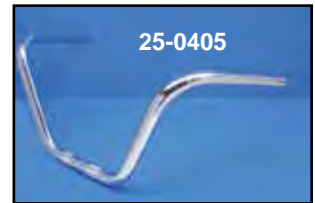

1" Replica Handlebar

1" Stock Replacement Handlebars in chrome with indents and knurled center, for 1982-up models.

**Note: Denotes without indents

VT No.	OEM	Type
25-2143	56082-83	883 XL Low
25-0407	56085-83	XLX
25-0410	W/O Knurl	XLX
25-2156**	As Above	XLX
25-0694	56473-98	XL Sport
25-0543	56081-82	FXR
25-2167	56081-82	FXST, XL 1200
25-0795	56962-07	FXST
25-2166	56079-93	FXDWG
25-2165	56569-86	FLSTC
25-0553	56557-95	FLSTF-FLHR
25-0401	55919-82	FLSTF-FLHR-FLH
25-0696	56086-81	FX-FXE
25-0405**	55950-80	FXWG
25-0667	55950-80	FXWG
25-0417**	55963-77	FXS
25-0403	56003-75	FXE
25-0404**	56003-76	FXE

Note: Handlebars include knurls with 2" spacing.

Note: Handlebars include knurls with 2" spacing except FXSTS type which have 3/4" spacing.

How Bars Are Measured