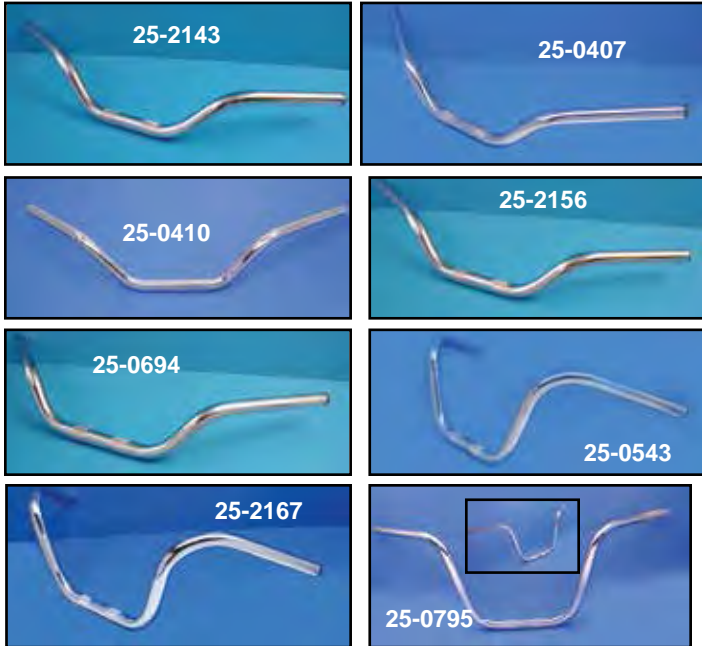

1" Replica Handlebar

1" Stock Replacement Handlebars in chrome with indents and knurled center, for 1982-up models.

**Note: Denotes without indents

VT No.	OEM	Type
25-2143	56082-83	883 XL Low
25-0407	56085-83	XLX
25-0410	W/O Knurl	XLX
25-2156**	As Above	XLX
25-0694	56473-98	XL Sport
25-0543	56081-82	FXR
25-2167	56081-82	FXST, XL 1200
25-0795	56962-07	FXST
25-2166	56079-93	FXDWG
25-2165	56569-86	FLSTC
25-0553	56557-95	FLSTF-FLHR
25-0401	55919-82	FLSTF-FLHR-FLH
25-0696	56086-81	FX-FXE
25-0405**	55950-80	FXWG
25-0667	55950-80	FXWG
25-0417**	55963-77	FXS
25-0403	56003-75	FXE
25-0404**	56003-76	FXE

Note: Handlebars include knurls with 2" spacing.

Note: Handlebars include knurls with 2" spacing except FXSTS type which have 3/4" spacing.

How Bars Are Measured