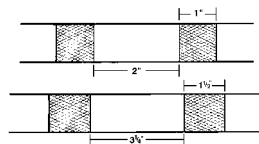

1" Replica Handlebar

1" Stock Replacement Handlebars in chrome with indents and knurled center, for 1982-up models.

**Note: Denotes without indents

VT No.	OEM	Type
25-2143	56082-83	883 XL Low
25-0407	56085-83	XLX
25-0410	W/O Knurl	XLX
25-2156**	As Above	XLX
25-0694	56473-98	XL Sport
25-0543	56081-82	FXR
25-2167	56081-82	FXST, XL 1200
25-0795	56962-07	FXST
25-2166	56079-93	FXDWG
25-2165	56569-86	FLSTC
25-0553	56557-95	FLSTF-FLHR
25-0401	55919-82	FLSTF-FLHR-FLH
25-0696	56086-81	FX-FXE
25-0405**	55950-80	FXWG
25-0667	55950-80	FXWG
25-0417**	55963-77	FXS
25-0403	56003-75	FXE
25-0404**	56003-76	FXE

Note: Handlebars include knurls with 2" spacing.

Note: Handlebars include knurls with 2" spacing except FXSTS type which have 3/4" spacing.

How Bars Are Measured