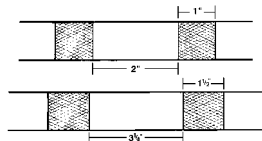

1" Replica Handlebar

1" Stock Replacement Handlebars in chrome with indents and knurled center, for 1982-up models.

**Note: Denotes without indents

VT No.	OEM	Type
25-2143	56082-83	883 XL Low
25-0407	56085-83	XLX
25-0410	W/O Knurl	XLX
25-2156**	As Above	XLX
25-0694	56473-98	XL Sport
25-0543	56081-82	FXR
25-2167	56081-82	FXST, XL 1200
25-0795	56962-07	FXST
25-2166	56079-93	FXDWG
25-2165	56569-86	FLSTC
25-0553	56557-95	FLSTF-FLHR
25-0401	55919-82	FLSTF-FLHR-FLH
25-0696	56086-81	FX-FXE
25-0405**	55950-80	FXWG
25-0667	55950-80	FXWG
25-0417**	55963-77	FXS
25-0403	56003-75	FXE
25-0404**	56003-76	FXE

Note: Handlebars include knurls with 2" spacing.

Note: Handlebars include knurls with 2" spacing except FXSTS type which have 3/4" spacing.

How Bars Are Measured