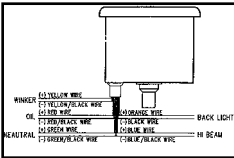

Mini Gauge Kit

39-0435, 39-0436, 39-0550 Turn Signal Light, Pre90 models tap into orange wire exiting turn signal flasher. 1991-up models signal indicator light cannot be used.

60mm Mini Electronic Speedometer and Tachometer. Speedometer features a 12 volt LED back-light and easy push button recalibration and re-settable trip meter. The 8000 RPM tachometer has LED lamp. All units have black face and include clamp.

Mini Gauges includes cable and mount clamp and 4 LED indicators on 60mm types only. Note: 39-0556 & 39-0437 include left side speedometer drive.

- Blue-High Beam
- Green-Neutral
- Red-Oil
- Yellow-Turn Signals

White Face

48 mm	60 mm	Ratio	Item	Year
39-0435	39-0550	2:1	Speedometer	1973-94
39-0437**	39-0556**	2:1	Speedometer	Custom
39-0438*	39-0576*		Tachometer	Electric
39-0456	39-0456		Knob	Speedometer

*Note: Does not have LED indicators.

**Note: Does not have LED indicators and includes 2:1 ratio left side speedo drive unit.

80mm Electronic Gauge features stainless housing and Y bracket.

VT No.	Type	Year
39-0563	Tachometer	1978-up
39-0789	Speedometer	1995-up