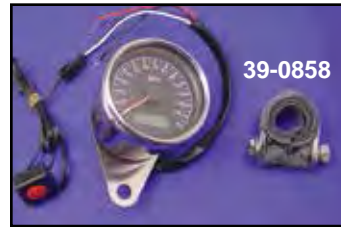

Mini Gauge Kit

39-0435, 39-0436, 39-0550 Turn Signal Light, Pre90 models tap into orange wire exiting turn signal flasher. 1991-up models signal indicator light cannot be used.

60mm Mini Electronic Speedometer and Tachometer. Speedometer features a 12 volt LED back-light and easy push button recalibration and re-settable trip meter. The 8000 RPM tachometer has LED lamp. All units have black face and include clamp.

Mini Gauges includes cable and mount clamp and 4 LED indicators on 60mm types only. Note: 39-0556 & 39-0437 include left side speedometer drive.

- Blue-High Beam
- Green-Neutral
- Red-Oil
- Yellow-Turn Signals

VT No.	Ratio	Drive	Item
39-0858	2:1	Mechanical	Speedometer
39-0859	2240:60	Mechanical	Speedometer
39-0593*		Electronic	Speedometer
39-0860	0-8000 RPM		Tachometer
31-9997	Y		Bracket
28-0325			Clamp

*Note: For use with stock type electronic speed sensor.

White Face

48 mm	60 mm	Ratio	Item	Year
39-0435	39-0550	2:1	Speedometer	1973-94
39-0437**	39-0556**	2:1	Speedometer	Custom
39-0438*	39-0576*		Tachometer	Electric
39-0456	39-0456		Knob	Speedometer

*Note: Does not have LED indicators.