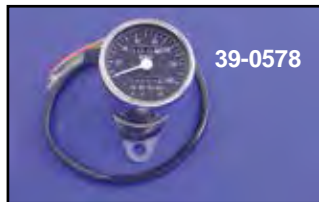

80mm Electronic Gauge features stainless housing and Y bracket.

VT No.	Type	Year
39-0563	Tachometer	1978-up
39-0789	Speedometer	1995-up