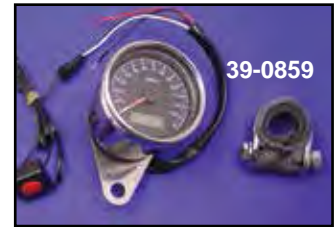

Mini Gauge Kit

39-0435, 39-0436, 39-0550 Turn Signal Light, Pre90 models tap into orange wire exiting turn signal flasher. 1991-up models signal indicator light cannot be used.

60mm Mini Electronic Speedometer and Tachometer. Speedometer features a 12 volt LED back-light and easy push button recalibration and re-settable trip meter. The 8000 RPM tachometer has LED lamp. All units have black face and include clamp.

Mini Gauges includes cable and mount clamp and 4 LED indicators on 60mm types only. Note: 39-0556 & 39-0437 include left side speedometer drive.

- Blue-High Beam
- Green-Neutral
- Red-Oil
- Yellow-Turn Signals

VT No.	Ratio	Drive	Item
39-0858	2:1	Mechanical	Speedometer
39-0859	2240:60	Mechanical	Speedometer
39-0593*		Electronic	Speedometer
39-0860	0-8000 RPM		Tachometer
31-9997	Y		Bracket
28-0325			Clamp

*Note: For use with stock type electronic speed sensor.

White Face

48 mm	60 mm	Ratio	Item	Year
39-0435	39-0550	2:1	Speedometer	1973-94
39-0437**	39-0556**	2:1	Speedometer	Custom
39-0438*	39-0576*		Tachometer	Electric
39-0456	39-0456		Knob	Speedometer

*Note: Does not have LED indicators.