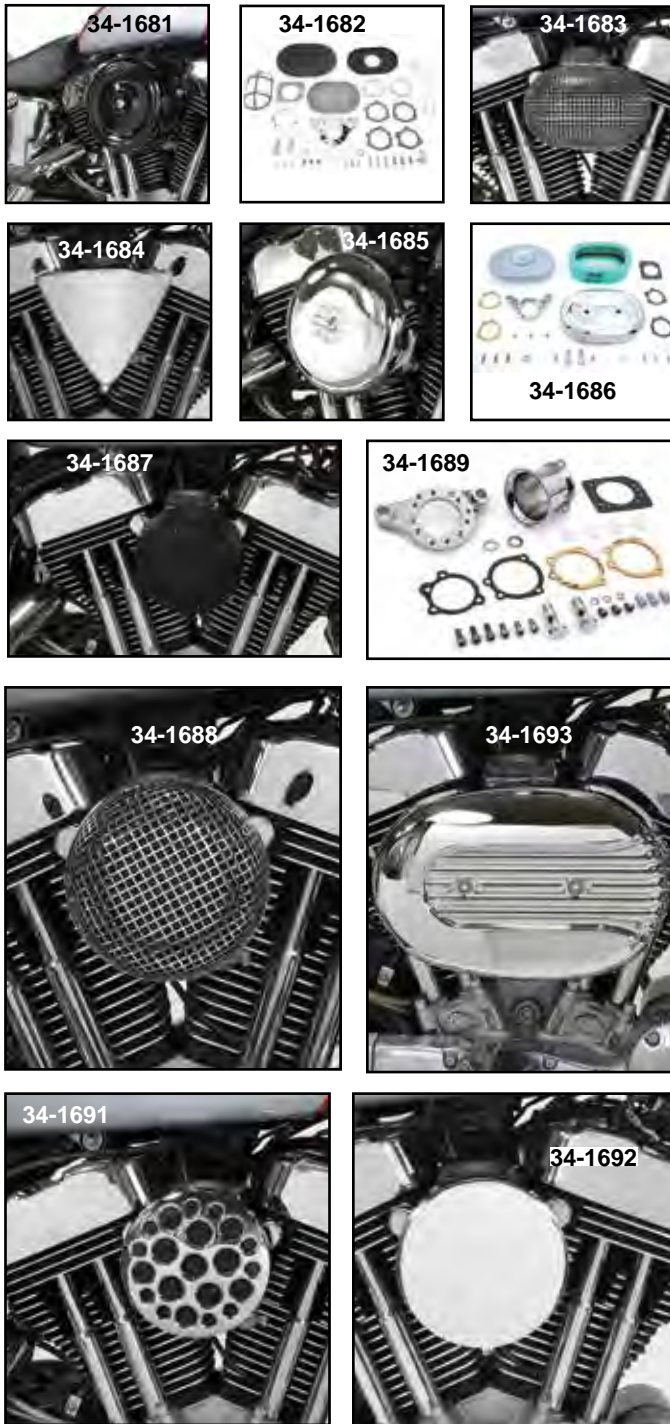

# Teardrop/Round Air Cleaner

**Wyatt Gatling Air Cleaner Assemblies** includes integral breather system with bracket, mounting kit and air cleaner. Includes air filter element. DIY easy install bolt-on assembly has no hoses to connect! Fit 1991-up XL.

VT No.	w/Air Cleaner	Shape	Style
34-1681	34-0406	Round	Black, 7"
34-1859		Round	Chrome
34-1860		Round	
34-1861		Round	
34-1709		Round	Chrome, 7"
34-1846		Round	Chrome, Smooth
34-1706		Round	Chrome
34-1682	34-0764	Oval	Black, Mesh
34-1683	34-0746	Oval	Chrome, Mesh
34-1684	34-1206	Diamond	Billet
34-1849		Diamond	Chrome
34-1850		Diamond	Chrome
34-1685	34-1373	Round	Chrome, 7"
34-1686	34-0475	Oval	Chrome
34-1687	34-0742	Round	Black, Mesh
34-1688	34-0732	Round	Chrome, Mesh
34-1689*	34-1119	Velocity Stack	Chrome
34-1691	34-0762	Round	Chrome, Drilled
34-1692	34-0763	Round	Chrome, Baby Moon
34-1693	34-1374	Oval	Chrome, Late Style
34-1694	34-0628	Teardrop	Chrome, Maltese
34-1695	34-1735	Round	Chrome, Skull Mesh
34-1698	34-1742	Round	Chrome, Hole Pattern
34-1699*	34-1081	Breather Snoot	Chrome
34-1700	34-1022	Teardrop	Chrome, Smooth
34-1701	34-0530	Teardrop	Chrome, Finner
34-1702	34-0511	Teardrop	Chrome, Flame
34-1703	34-0630	Teardrop	Chrome, Slotted
34-1704	34-0629	Teardrop	Chrome, Skull
34-1705	34-1020	Teardrop	Chrome, Live to Ride
34-0636	34-0620	WG Chrome	
34-0647	34-1430	WG Black	
34-1697	34-1429	WG Skull	
34-1532	34-1129	WG Skull	
34-1366	34-1334	WG Inverted	
34-0636		WG Smooth	
34-0647		WG Black Smooth	
34-1244		WG Skull	
34-1847		WG Swiss Cheese	
34-1845		WG Skull	
34-1707		Skull	Chrome
34-1708		Skull	Black
34-1857		Scoop	Chrome
34-1848		Sweeper	Chrome
34-1856		Dish	Chrome