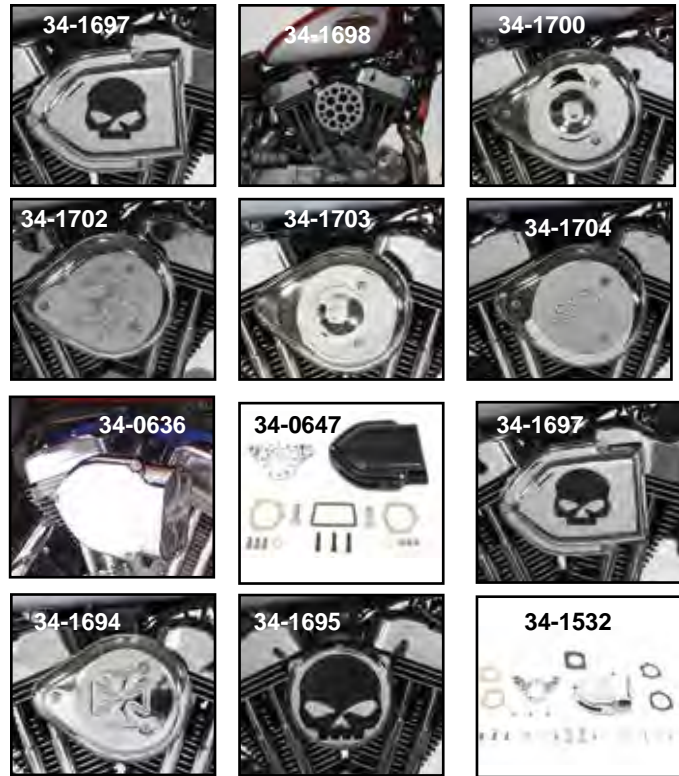

# Teardrop/Round Air Cleaner

**Wyatt Gatling Air Cleaner Assemblies** includes integral breather system with bracket, mounting kit and air cleaner. Includes air filter element. DIY easy install bolt-on assembly has no hoses to connect! Fit 1991-up XL.

VT No.	w/Air Cleaner	Shape	Style
34-1681	34-0406	Round	Black, 7"
34-1859		Round	Chrome
34-1860		Round	
34-1861		Round	
34-1709		Round	Chrome, 7"
34-1846		Round	Chrome, Smooth
34-1706		Round	Chrome
34-1682	34-0764	Oval	Black, Mesh
34-1683	34-0746	Oval	Chrome, Mesh
34-1684	34-1206	Diamond	Billet
34-1849		Diamond	Chrome
34-1850		Diamond	Chrome
34-1685	34-1373	Round	Chrome, 7"
34-1686	34-0475	Oval	Chrome
34-1687	34-0742	Round	Black, Mesh
34-1688	34-0732	Round	Chrome, Mesh
34-1689*	34-1119	Velocity Stack	Chrome
34-1691	34-0762	Round	Chrome, Drilled
34-1692	34-0763	Round	Chrome, Baby Moon
34-1693	34-1374	Oval	Chrome, Late Style
34-1694	34-0628	Teardrop	Chrome, Maltese
34-1695	34-1735	Round	Chrome, Skull Mesh
34-1698	34-1742	Round	Chrome, Hole Pattern
34-1699*	34-1081	Breather Snoot	Chrome
34-1700	34-1022	Teardrop	Chrome, Smooth
34-1701	34-0530	Teardrop	Chrome, Finner
34-1702	34-0511	Teardrop	Chrome, Flame
34-1703	34-0630	Teardrop	Chrome, Slotted
34-1704	34-0629	Teardrop	Chrome, Skull
34-1705	34-1020	Teardrop	Chrome, Live to Ride
34-0636	34-0620	WG Chrome	
34-0647	34-1430	WG Black	
34-1697	34-1429	WG Skull	
34-1532	34-1129	WG Skull	
34-1366	34-1334	WG Inverted	
34-0636		WG Smooth	
34-0647		WG Black Smooth	
34-1244		WG Skull	
34-1847		WG Swiss Cheese	
34-1845		WG Skull	
34-1707		Skull	Chrome
34-1708		Skull	Black
34-1857		Scoop	Chrome
34-1848		Sweeper	Chrome
34-1856		Dish	Chrome