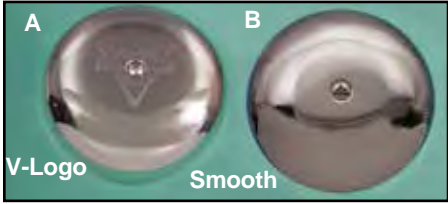

Big Sucker Air Cleaner Assembly bolts on to 1991-up XL with internal breather bolts included.
VT No. 34-0101

7" Air Cleaner with center screw available with cover to fit Bendix, Tillotson, Keihin & CV carburetors, features breather tube, backing plate and foam element, 3" thick.