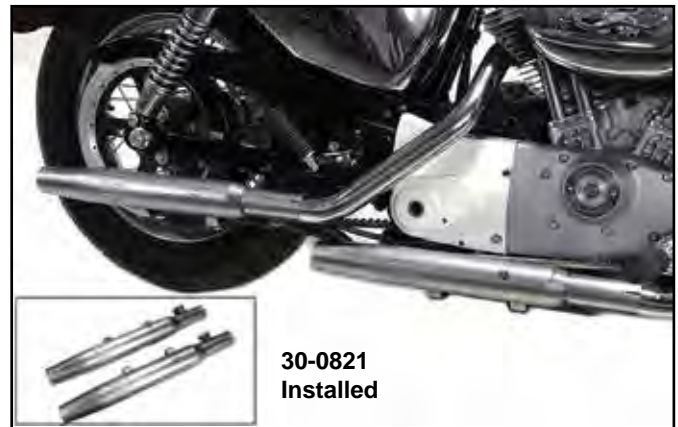

Slip On Mufflers

Slip-On Mufflers Sets have removable baffles.

Chrome	Black	Style	Year	Type
30-0239	—	Slash	1980-03	Side
30-0644	30-0649	Taper	1980-03	Tapered
30-0359*	—	Slash	2004-13	Side
30-0361*	—	Slash	2004-13	Down
30-0934	30-0935	Slash	2004-13	Down
30-0821	30-0843	Taper	2004-13	
30-0455	30-0456	Straight	2014-up	Straight
30-0568	30-0569	Slash	2014-up	Down

*Note: Slash style includes RMB removable baffle set.

V-Slots Torque Tube Set features improved baffling and back pressure for XL. Slash type mufflers with removable baffles. Use with slip on mufflers with 3" inner diameter. **VT No. 30-0633**

30-0358

Turn Out Muffler Set Slip-On Type. Baffles are not removable.

VT No.	Year
30-0240	1980-03
30-0358	2007-13

Motorcycles modified with some aftermarket parts, accessories and performance engine parts may be restricted from use on public roads and/or limited to closed courses. Please see United States E.P.A. and your respective state regulations.