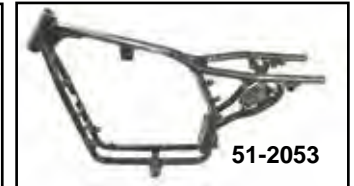

Swingarm Frame

VT No. 51-2026 and 51-2028 1979-up Disc Brake Only XL frame recommended components. Order separately as required.

VT No.	Item	VT No.	Item
40-0397	Oil Tank	54-0516	Shock Set, (11.75")
23-9209	Caliper	24-0253	Neck Cup Set with Bearings
44-0566	Axle Kit	54-0449	Shock Mount Kit
44-0540	Swing Arm Bearing Kit	50-0899	Strut Set
28-0410	Battery Pad	31-3978	Front Mount Set, 1979-85
28-0409	Bumper	31-2137	Front Mount Set, 1986-up
40-0391	Oil Tank, 1997-up	31-0224	Rear Mount, 1979-81

1972-78 Neck fits XL model to be welded in place on stock or custom frames. Accepts 24-0225. Neckcups, 7/8" size.

VT No. 51-0524

51-0910

Chrome Swingarm. Fits 1990-99.
VT No. 51-0910

Rear Axle Cover for XL models customizes the rear axle and swingarm end. Fits 2004.
VT No. 42-0945

51-2026

51-2053

Swingarm Frames will accept 1983-up oil tank, gas tank, 1994-up battery carrier, 1982-93 rear fender, struts and 1" Big Twin chrome neck cups. 1979-up type accept 1982-up swing arm and bearings for use with disc brakes. Use 1986-up wheel and related caliper components.