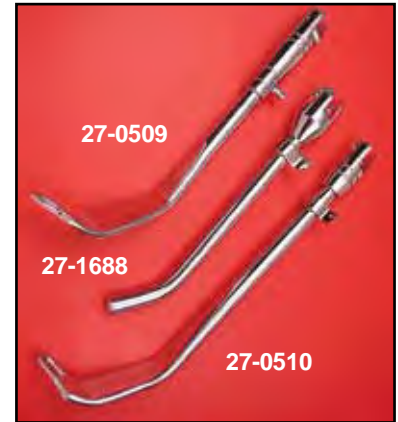

Kickstand

1984-up Kickstands.

VT No.	Year	Item
27-0520*	1990-03	Short Stand
27-0047	1984-88	Stock Stand
27-1515	1984-88	Extended Stand
27-0048	1984-88	Catch
13-9159	1984-88	Spring
27-1668	1989-03	Stock Stand
37-9153	1989-up	Pin
13-9162	1989-up	Spring
2004-up		
27-1672	2004-up	Stock Stand
27-1730	2004-up	1" Lower
27-0946	2008-up	Stock
27-0823	2011-up	Stock
27-0492	2011-up	Stock
27-0019	2004-up	Stock, Gloss Black
27-0020	2004-up	1" Lower, Gloss Black
27-0828	2004-up	Chrome Kickstand Kit
27-1516	1989-03	Bushing Set
37-9153	1989-up	Pin
13-9162	1989-up	Spring

Forged End Kickstands in chrome.

VT No.	OEM	Years	Length
27-0806	—	1952-83	Stock
27-0509	50006-80	1952-83	Stock
27-0689	—	1957-83	Stock
27-1688	50062-52A	1952-79	Stock
27-1733	—	2"	Short
27-0510*	Extended	1952-83	11.5"
37-9117	Fits 27-0509 and 27-0510		Pin
27-1500	Fits 27-1688		Pin

*Note: For use with +2" or +4" forks.

Chrome Kickstand Springs

VT No.	Years
13-0154	1952-83
13-9159	1984-88
13-9162	1989-06
13-0545	2007-up
28-2234	1990-07 Bumper Stop

Weld On Kick Stand Assembly includes weld on type heavy duty mount, chrome spring and chrome kick stand with forged flat end.

VT No.	Item
27-0257	Kit
27-0795	Bushing

Kickstand Tab and Pin for 1952-83. Tab is for weld on repair. Pin includes screw.

VT No.	Item
51-0515	Repair tab
27-1500	Pin kit

1952-81 K/XL Center Stand is constructed of cast aluminum and includes spring and hardware for mounting to stock swing arm frames. Replaces 49701-57. **VT No. 27-0548**