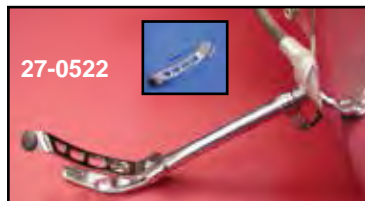

Forged End Kickstands in chrome.

VT No.	OEM	Years	Length
27-0806	—	1952-83	Stock
27-0509	50006-80	1952-83	Stock
27-0689	—	1957-83	Stock
27-1688	50062-52A	1952-79	Stock
27-1733	—	2"	Short
27-0510*	Extended	1952-83	11.5"
37-9117	Fits 27-0509 and 27-0510		Pin
27-1500	Fits 27-1688		Pin

*Note: For use with +2" or +4" forks.

Chrome Kickstand Springs

VT No.	Years
13-0154	1952-83
13-9159	1984-88
13-9162	1989-06
13-0545	2007-up
28-2234	1990-07 Bumper Stop

Weld On Kick Stand Assembly includes weld on type heavy duty mount, chrome spring and chrome kick stand with forged flat end.

VT No.	Item
27-0257	Kit
27-0795	Bushing

Kickstand Tab and Pin for 1952-83. Tab is for weld on repair. Pin includes screw.

VT No.	Item
51-0515	Repair tab
27-1500	Pin kit

1952-81 K/XL Center Stand is constructed of cast aluminum and includes spring and hardware for mounting to stock swing arm frames. Replaces 49701-57. **VT No. 27-0548**

Kickstand Extensions allow rider to more readily access side stand. Replaces 50212-98 and fits 1984-up.

VT No.	OEM	Model	Finish
27-0522	50212-98	1984-2003 XL	Chrome
27-0025	50250-04	2004-up XL	Chrome
27-0801	Black	2007-up XL	Black