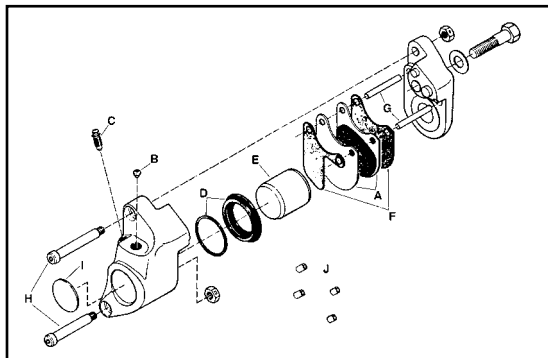

1977-83 Dual Disc

1977-83 Chrome Dual Disc Caliper and Rotor Set includes (2) chrome calipers and (2) 10" drilled rotors.

VT No.	Item	Rotor
23-0250	Caliper Rotor Set	Zinc Steel
23-0258	Caliper Rotor Set	Polished Stainless Steel
23-0259	Caliper Rotor Set	Stainless Steel
8758-10	Bolt Set	

Chrome Lower Slider Set Only fits 1977-82 dual disc 35mm forks.

VT No. 24-0541

Dual Disc Front Disc Calipers includes body, piston, seals. Dual type fits 1977-83 FX-FXWG with 10" brake rotors. Order mounting hardware separately.

Dual Disc Caliper Hardware fits 1977-83.

VT No.	#	OEM	Item
23-0509	A	44098-77	Pad Set (4)
23-9198	B	44141-77	Seat, brake hose
23-1731	C	44146-77	Bleeder Fitting
23-0607	D	44151-77	Seal, piston
		44153-77	
23-2278	E	44157-77	Piston
23-0523	F	44158-77	Plate, Outer
		44161-77	Plate, Inner
23-1734	G	44162-77	Pin
24-0602	H	44173-77	Screw
		44174-77	
37-8970	I	—	Chrome Insert, each
24-0603	J	46018-77	Mount Bushing Set
		46019-77	