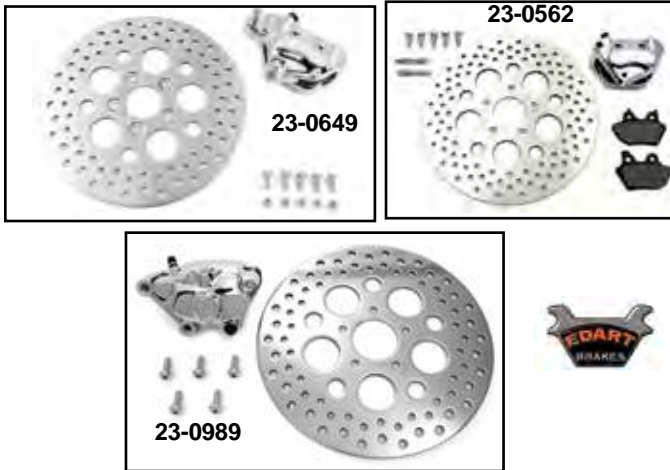

Front Caliper Kit

11.5" Chrome Front Caliper and Rotor Kit includes a complete chrome replica 4-piston caliper assembly with pads, polished stainless steel drilled rotor and chrome mount bolts.

VT No.	Year
23-0649	1984-99
23-0562	2000-03
23-0989	2004-up

1984-99 Chrome Billet Front Caliper Kit includes billet chrome front caliper and bracket with pads and polished 18 spoke stainless steel brake rotor with bolts. Kit includes hardware to fit 39 & 41mm forks FXST, FXD and FLST models.

VT No.	Finish	Brand
23-0303	Zinc	Dura
23-0302	Zinc, Drilled	Dura
23-0317	Stainless	Dura
23-9042	SS Polished	Russell
23-0636	SS Polished	Dura

1974-77 Front Caliper Service Fix Kit includes seal kit, spring, pins and bleeder screw.

Chrome Caliper Kit Drilled includes zinc or polished stainless steel brake rotor. Fits 1974-77.

VT No.	Rotor Type
23-0564	Steel Zinc
23-0565	Stainless Steel Polished

Single Disc Front Caliper Assembly features stock type construction in black or chrome with piston installed. Caliper units include zinc plated brackets and hardware. Fits 11 1/2" rotor on stock 35mm forks. Fits 1974-77.