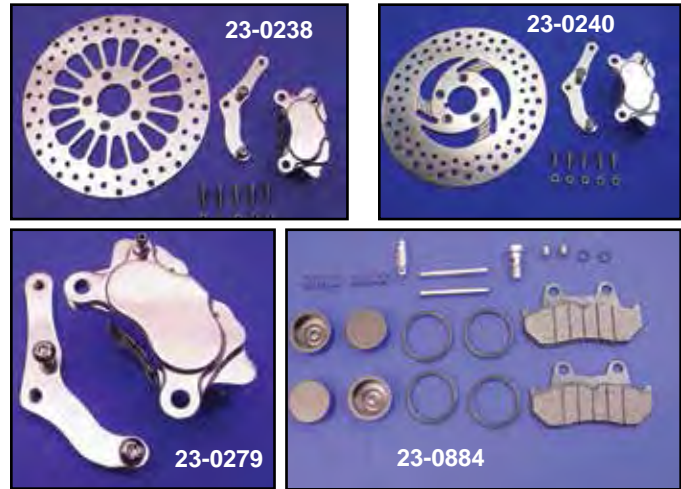

Front Caliper Kit

11.5" Chrome Front Caliper and Rotor Kit includes a complete chrome replica 4-piston caliper assembly with pads, polished stainless steel drilled rotor and chrome mount bolts.

VT No.	Year
23-0649	1984-99
23-0562	2000-03
23-0989	2004-up

1984-99 Chrome Billet Front Caliper Kit includes billet chrome front caliper and bracket with pads and polished 18 spoke stainless steel brake rotor with bolts. Kit includes hardware to fit 39 & 41mm forks FXST, FXD and FLST models.

VT No. 23-0148

1974-77 Single Caliper Pieces.

VT No.	#	OEM	Item
23-1723	K	44275-74	Piston
12-0943	L	44274-74	Piston, Friction Ring
23-0514	A&B	44281-74	Pad Set
23-0606	E&F	44277-74	Caliper Seal Kit
		44278-74	
23-0148		Kit	Service Kit includes C,D,E,F,G,N
23-1747	C&D	44280-74	Caliper Pin Set, two piece
		44283-74	Set
		43302-77	Spring, Service Fix
23-1995	H	44272-74	Anchor Arm
	I	44276-74	Plate, Floating Lining
23-0065			Anchor Arm Only
37-8996	M	Kit	Mount Bolt Kit Chrome
23-1730	J	Complete	Black Caliper Assembly with A-F+H,I
23-0711	N	41749-58	Bleeder Screw
8759-5	O	41191-74	Chrome Rotor Screw Set

Chrome Caliper Kit Drilled includes zinc or polished stainless steel brake rotor. Fits 1974-77.

VT No.	Rotor Type
23-0564	Steel Zinc
23-0565	Stainless Steel Polished

Single Disc Front Caliper Assembly features stock type construction in black or chrome with piston installed. Caliper units include zinc plated brackets and hardware. Fits 11 1/2" rotor on stock 35mm forks. Fits 1974-77.