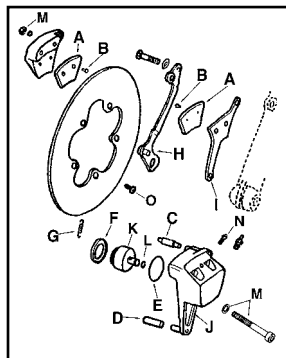

VT No.	Item
23-0238	18 Spoke Kit
23-0240	Razor Kit
23-0279	Caliper & Bracket Only
23-0884	Caliper Rebuild fits V-Twin Billet 4 Piston Calipers

1974-77 Single Disc Caliper

1974-77 "Clover Leaf" 11 1/2" Rotors.

VT No.	Finish	Brand
23-0303	Zinc	Dura
23-0302	Zinc, Drilled	Dura
23-0317	Stainless	Dura
23-9042	SS Polished	Russell
23-0636	SS Polished	Dura

1974-77 Front Caliper Service Fix Kit includes seal kit, spring, pins and bleeder screw.

VT No. 23-0148

1974-77 Single Caliper Pieces.

VT No.	#	OEM	Item
23-1723	K	44275-74	Piston
12-0943	L	44274-74	Piston, Friction Ring
23-0514	A&B	44281-74	Pad Set
23-0606	E&F	44277-74	Caliper Seal Kit
		44278-74	
23-0148		Kit	Service Kit includes C,D,E,F,G,N
23-1747	C&D	44280-74	Caliper Pin Set, two piece
		44283-74	Set
		43302-77	Spring, Service Fix
23-1995	H	44272-74	Anchor Arm
	I	44276-74	Plate, Floating Lining
23-0065			Anchor Arm Only
37-8996	M	Kit	Mount Bolt Kit Chrome
23-1730	J	Complete	Black Caliper Assembly with A-F+H,I
23-0711	N	41749-58	Bleeder Screw
8759-5	O	41191-74	Chrome Rotor Screw Set

Front Caliper Assemblies are fully assembled with disc pads and all internals for 1973 only XL front. Calipers accept 1/8" NPT line.

VT No.	Finish
23-2219	Black
23-2237	Chrome