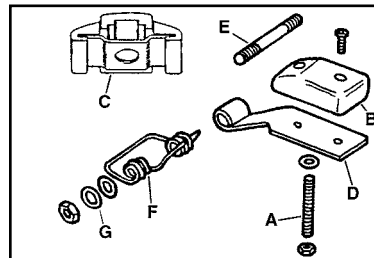

Primary Adjuster Shoe Kit for 1977-up.

VT No.	#	OEM	Year	Item
18-3220		Kit	1977-85	All Shown
18-3249		Kit	1986-90	As Above
18-3221	A	3250	1977-90	Adjuster
18-0250	C&A	39975-90A	1991-2001	Pad & Adjuster
18-0119		40039-02B	2002-up	Pad & Adjuster
28-0226	B	39966-80	1980-90	Pad
18-3222	D	39973-86	1977-90	Carrier
12-1186	E	40018-77	1977-85	Stud
12-2121	E	40018-86	1986-90	Stud
13-9163	F	40019-80A	1977-85	Spring
13-9164	F	40019-86A	1986-90	Spring
37-0588	G	6033	1977-85	Copper Washer

Note: For descriptive purposes
XL= For Sportster

XL