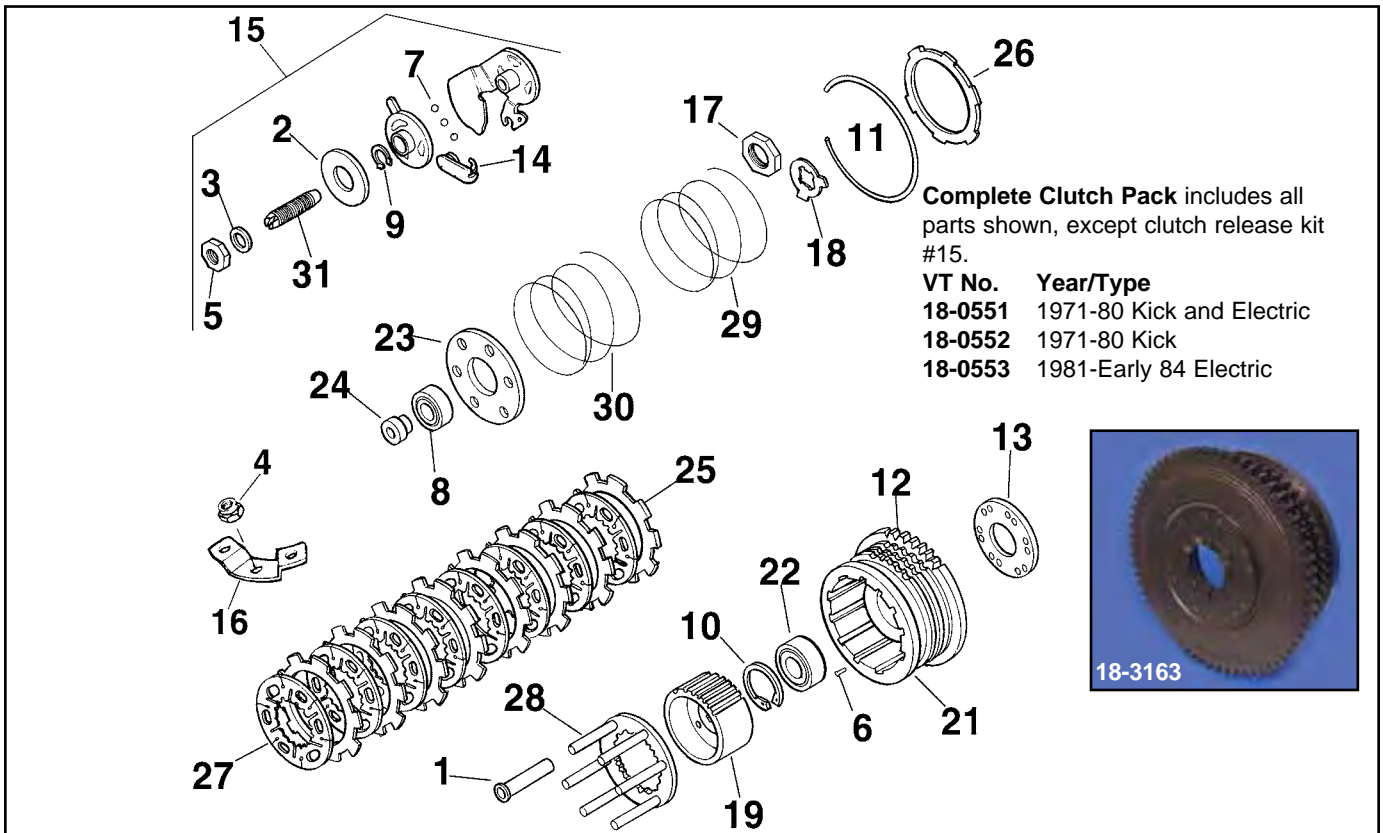

1971-84 Clutch Hardware

Complete Clutch Pack includes all parts shown, except clutch release kit #15.

VT No.	Year/Type
18-0551	1971-80 Kick and Electric
18-0552	1971-80 Kick
18-0553	1981-Early 84 Electric