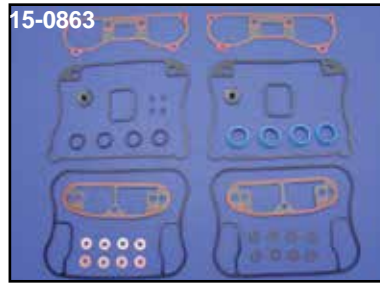

Gasket

V-Twin Cylinder Head Gaskets Copper.
VT No. 15-0102

15-0258

15-0366

Cylinder Head Gaskets.

GB No.	James	OEM	Fits
15-0257	—	—	86-2000 883 Fire Ring
—	15-0970	16665-86	86-87 1100 Blue Teflon
15-0258	—	—	As Above Fire Ring
15-0366	15-1082	16773-86B	88-2000 1200 Fire Ring
15-0380	15-1083	—	As Above .045"
—	15-1132	—	As Above .030"
15-0643	—	—	As Above Graphite
—	15-1012	16769-57	1957-71 Teflon
15-0101	15-0973	16769-72A	1972-E73 Copper
—	15-1130	16769-73T	1973-85 Teflon
15-0102	15-0974	16769-73	1973-85 Copper
15-0189	15-1015	16769-82	1973-85 1000 Copper (.045")
14-0516	—	26432-76A	86-2000 Stud O-Ring

Rocker Cover Gasket Kits for Evolution include upper and lower gaskets in cork or molded O-Ring type with bolt seals and washers for both heads.

James	GB	Type/Fits
15-0862	—	O-Ring 1986-90 883-1100-1200
—	15-0317	Cork 1986-90 883-1100-1200
15-0863	14-0931	O-Ring 1991-03 883-1200
15-1454	—	2004-06 883-1200
15-1455	15-0786	2007-up

GB Head/Base Gasket Sets have .040 special copper head gaskets and .007" thick aluminum base gaskets, will not compress or torque. Kits include two head and two base gaskets.

VT No.	Year	Model
15-0313	1986-up	1200
15-0675	1989-up	883

GB Top End Gaskets for Sportster models.

VT No.	OEM	Years	Fits
15-0600	17030-57	1957-71	900cc
15-0601	17030-72	1972-E73	1000cc
15-0602	17030-73	1973-76	1000cc
15-0603	17032-79	1977-81	1000cc
15-0618	17032-82	1982-90	1000cc
—	—	1983	XR-1000
15-0635	17030-86	1985-90	883 Evolution
15-0636	17030-86A	1986-89	1100 Evolution
15-0639	—	1988-90	1200 Evolution
15-0053	17032-86B	1991-03	883 Evolution
15-0662	17032-91	1991-03	1200 Evolution
15-0054	17027-04	2004-up	883
15-0055	17049-04	2004-up	1200 Evolution