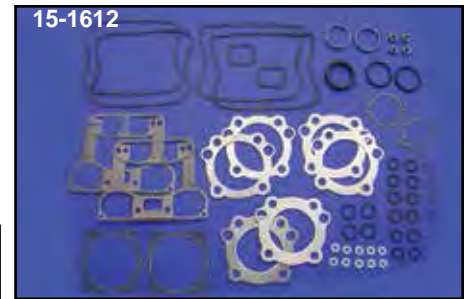

Gasket

V-Twin Cylinder Head Gaskets Copper.
VT No. 15-0102

15-0258

15-0366

Cylinder Head Gaskets.

GB No.	James	OEM	Fits
15-0257	—	—	86-2000 883 Fire Ring
—	15-0970	16665-86	86-87 1100 Blue Teflon
15-0258	—	—	As Above Fire Ring
15-0366	15-1082	16773-86B	88-2000 1200 Fire Ring
15-0380	15-1083	—	As Above .045"
—	15-1132	—	As Above .030"
15-0643	—	—	As Above Graphite
—	15-1012	16769-57	1957-71 Teflon
15-0101	15-0973	16769-72A	1972-E73 Copper
—	15-1130	16769-73T	1973-85 Teflon
15-0102	15-0974	16769-73	1973-85 Copper
15-0189	15-1015	16769-82	1973-85 1000 Copper (.045")
14-0516	—	26432-76A	86-2000 Stud O-Ring

Rocker Cover Gasket Kits for Evolution include upper and lower gaskets in cork or molded O-Ring type with bolt seals and washers for both heads.

James	GB	Type/Fits
15-0862	—	O-Ring 1986-90 883-1100-1200
—	15-0317	Cork 1986-90 883-1100-1200
15-0863	14-0931	O-Ring 1991-03 883-1200
15-1454	—	2004-06 883-1200
15-1455	15-0786	2007-up

GB Head/Base Gasket Sets have .040 special copper head gaskets and .007" thick aluminum base gaskets, will not compress or torque. Kits include two head and two base gaskets.

VT No.	Year	Model
15-0313	1986-up	1200
15-0675	1989-up	883

GB Top End Gaskets for Sportster models.

VT No.	OEM	Years	Fits
15-0600	17030-57	1957-71	900cc
15-0601	17030-72	1972-E73	1000cc
15-0602	17030-73	1973-76	1000cc
15-0603	17032-79	1977-81	1000cc
15-0618	17032-82	1982-90	1000cc
—	—	1983	XR-1000
15-0635	17030-86	1985-90	883 Evolution
15-0636	17030-86A	1986-89	1100 Evolution
15-0639	—	1988-90	1200 Evolution
15-0053	17032-86B	1991-03	883 Evolution
15-0662	17032-91	1991-03	1200 Evolution
15-0054	17027-04	2004-up	883
15-0055	17049-04	2004-up	1200 Evolution