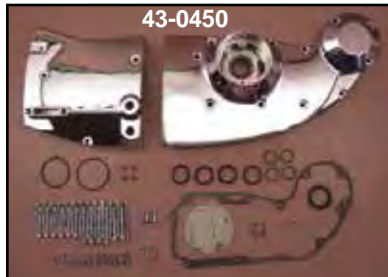

# Chrome Trim

**Dress Up Set** features brilliant chrome covers to fit over original aluminum covers which are formed to mirror the contour for a skin tight fit. Order derby, and points cover separately for 42-1052 and 42-1051.

**VT No. Year**  
**42-1050** 1991-03  
**42-1052\*** 1991-03  
**42-1051** 2004-up  
 \*Note: Open Derby Access

**Sprocket Cover Kit and Belt Guard.** Fits 2004-up XL.  
**Chrome Black**  
**43-0388 43-0389** Outlaw Sprocket Cover Kit  
**27-0832 27-0833** Outlaw Belt Guard

**Chrome Right Side Cam Cover/Sprocket Cover Set** for XL's includes both pieces with gasket and chrome allen screws for assembly.

**VT No. Year**  
**43-0449** 1986-90  
**43-0450** 1991-2003

**Cam Cover Trim** installs over original cover for 2004-up XL.  
**VT No. Finish**  
**42-0138** Alloy  
**42-0137** Black

# Cam Cover Trim

**Form Fitting Chrome Steel Covers** fit over stock cam cases on XL models. No need to remove cam case or disturb cams or gears. Covers held in place by existing screws and related hardware as supplied. Note: 42-9962 is kickstart only. All other numbers are for electric start.