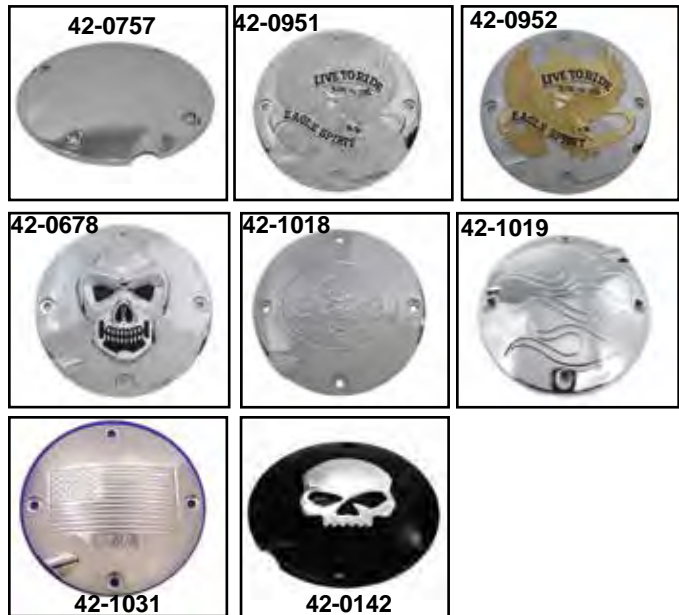

V-Twin Cover Trim

42-0750 Installed

42-0750

42-0996

Chrome Primary Cover Trim fully covers the existing aluminum primary and is secured in place by the 5 of the existing screws. 1994-2003 type available as cover with choice of derby as listed on this page. 42-0996 requires the re-installation of clutch cable for installation and purchase of derby.

Chrome Cover	Black Cover	Kit	OEM	Year
43-0221	—	43-0234	25430-89	1991-1993
43-0220	43-0375	43-0235	25460-94	1994-2003

Chrome Inspection Cover Set for 1991-93 models.

VT No.	Item
37-8992	Cover Set
42-0868	Cap, each
14-0917	O-Ring for Cover
37-8701	Screws, chrome
14-0547	O-Ring for Screws

37-8992

Chrome Chain Inspection Cover fit 1994-2003 models.

VT No.	OEM	Item
42-0756	34761-94	Chain Cover Inspection
14-0917	11188	O-Rings for Above
42-0756	37-8701	41191-74 Screws for Above

42-0757

42-0951

42-0952

42-0678

42-1018

42-1019

42-1031

42-0142

Clutch Inspection Covers

Chrome	Black	Finish/Style
42-0757		Smooth, 1994-2003
42-0951		Eagle Spirit, 1994-2003
42-0952		Gold Eagle Spirit, 1994-2003
42-0678		Raised Chrome Skull, 1994-2003
42-1018		Skull, 1994-2003
42-1019		Flame, 1994-2003
42-1031		USA Flag. 1994-2003
14-0570		O-Ring For Above, 25463-94
	42-0142	Raised chrome skull 1993-2003