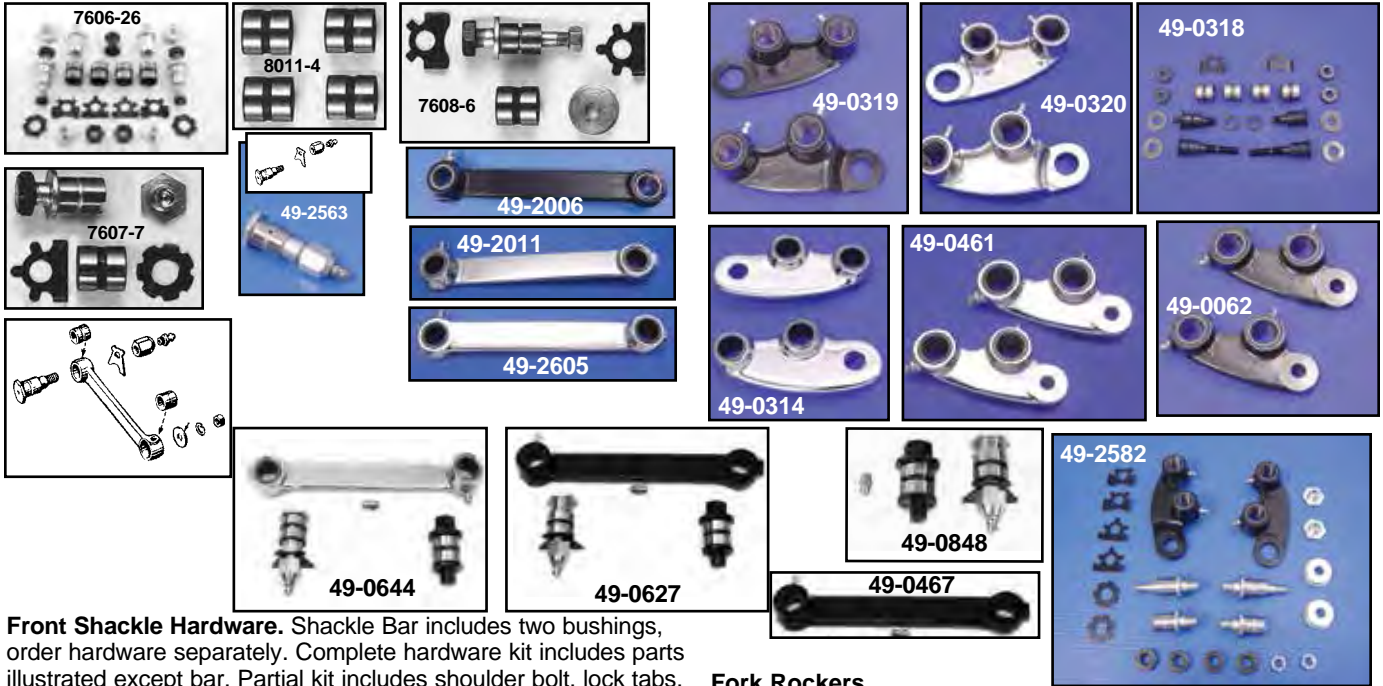

Spring Fork Stud

Fork Rocker Rebuilding Kits include the components shown except rockers, lock tabs, front and rear stud nuts and enough bushings from a complete rebuild of both rockers. All parts are interchangeable with original factory hardware.

Front Shackle Hardware. Shackle Bar includes two bushings, order hardware separately. Complete hardware kit includes parts illustrated except bar. Partial kit includes shoulder bolt, lock tabs, and special nut/grease fitting only.

VT No.	Item	Fits	Finish
49-0467	Shackle Bar	1936-38 BT	Black
49-2006	Shackle Bar	Big Twin	Black
49-0627	Shackle Kit	1941-48 BT	Black
49-0644	Shackle Kit	1941-48 BT	Chrome
49-2011	Shackle Bar	Big Twin	Chrome
49-2605	Shackle Bar	45	Chrome
8010-10	Full Rebuild Kit	All	Cadmium
8010-10T	Full Rebuild Kit, Zinc	All	Zinc
49-0848	Shackle Bar Hardware Kit	1941-48 BT	-
49-2563	Stud w/Lock and Nut Kit	All	Zinc
37-9152	Lock Tab, 5 pack	All	-
49-2012	Bushing, pair	All	-
49-1742	Anchor Stud		

Rebuild Kit for Shackle Bar for Spring Brake.

VT No.	Year	Model
49-0848	1936-57	Big Twin
8010-10	1939-57	Big Twin
8010-10T	1939-57	Big Twin
2299-10	1936-38	Big Twin
2299-10T	1936-38	Big Twin
2651-10	1939	Big Twin and 45