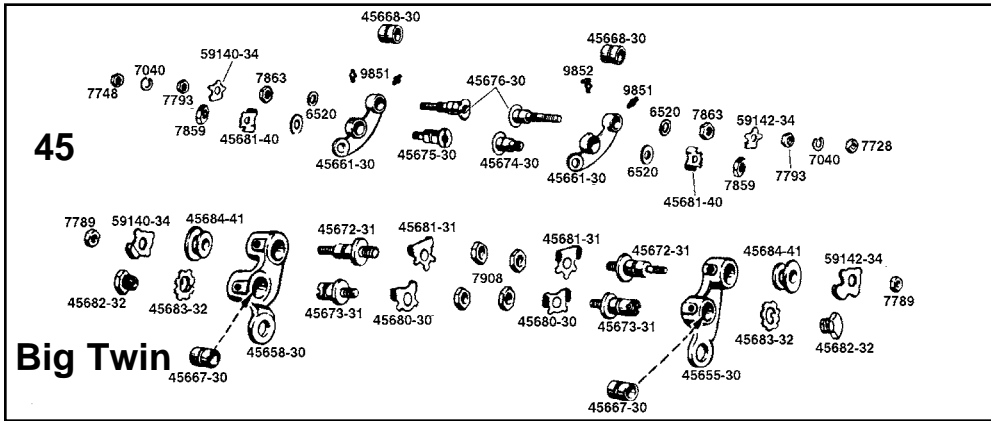

Spring Fork Stud

Fork Rocker Rebuilding Kits include the components shown except rockers, lock tabs, front and rear stud nuts and enough bushings from a complete rebuild of both rockers. All parts are interchangeable with original factory hardware.

Front Shackle Hardware. Shackle Bar includes two bushings, order hardware separately. Complete hardware kit includes parts illustrated except bar. Partial kit includes shoulder bolt, lock tabs, and special nut/grease fitting only.

VT No.	Item	Fits	Finish
49-0467	Shackle Bar	1936-38 BT	Black
49-2006	Shackle Bar	Big Twin	Black
49-0627	Shackle Kit	1941-48 BT	Black
49-0644	Shackle Kit	1941-48 BT	Chrome
49-2011	Shackle Bar	Big Twin	Chrome
49-2605	Shackle Bar	45	Chrome
8010-10	Full Rebuild Kit	All	Cadmium
8010-10T	Full Rebuild Kit, Zinc	All	Zinc
49-0848	Shackle Bar Hardware Kit	1941-48 BT	-
49-2563	Stud w/Lock and Nut Kit	All	Zinc
37-9152	Lock Tab, 5 pack	All	-
49-2012	Bushing, pair	All	-
49-1742	Anchor Stud		

Rebuild Kit for Shackle Bar for Spring Brake.

VT No.	Year	Model
49-0848	1936-57	Big Twin
8010-10	1939-57	Big Twin
8010-10T	1939-57	Big Twin
2299-10	1936-38	Big Twin
2299-10T	1936-38	Big Twin
2651-10	1939	Big Twin and 45