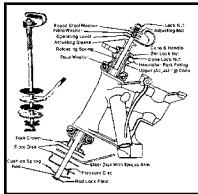

Spring Fork

Steering Damper for Spring fork, available as a complete kit with all items illustrated or a component parts.

VT No.	OEM	Year/Model	Item
49-1955	2776-36	1937-40 Big Twin	Complete assembly
49-1951	46700-41	1940-45 Big Twin	Complete assembly
49-1952	46700-46	1946-48 Big Twin	Complete assembly
49-1953	46701-40	1940-57 45"	Complete assembly
49-1700	46717-30	All Models	Steel disc
49-0607	46717-30	All Models	Steel disc, cadmium
49-1701	46727-30	All Models	Fibre disc (2 pieces)
49-1702	46746-30	All Models	Adj nut
37-0709	7789	All Models	Lock nut, 5 pack
49-1716	46755-36	All Models	Lever chrome
49-0059			1" Stem
49-1704	46757-36	1941-48 BT	Stem screw
49-1705	46758-37	1940-57 45"	Stem screw
49-1706	46758-40	1940-57 45"	Bracket
49-0026	46758-40	1940-57 45"	Bracket, Cadmium
49-0049	2792-36	1936-40 BT	Bracket, Parkerized
49-0024	2792-36	1936-40 BT	Bracket, Cadmium
49-0362	2792-36	1936-40 BT	Bracket, Zinc
49-0863	46760-41	1941-45 BT	Bracket, Cadmium
49-0864		1946-48	Bracket, Cadmium
49-1708	46760-46	1946-48 74/80"	Bracket, Parkerized
49-1709	46765-40	1940-57 45"	Rod
49-1719	2779-36	1937-40 BT	Rod
49-0512	2779-36	1937-40 BT	Rod, Cadmium
49-1710	46766-41	1941-45 BT	Rod
49-0513	46766-41	1941-45 BT	Rod, Cadmium
49-1711	46766-46	1946-48 74/80"	Rod
49-1712	46775-30	All Models	Adj washer, 5 pack
49-1713	46777-30	All Models	Release spring
49-1714	46779-30	1930-48 All	Fibre washer
49-1715	88936-18	1930-48 All	Spider washer, 5 pack

Damper Rod Handle Kits.

VT No.	Year	Handle
2584-7	1936-47	Chrome
2585-7	1937-52 45"	Parkerized
	1953-57 Solo	Parkerized
49-0732	1936-47 BT	Chrome
49-1505	1936-57 BT	Chrome

Damper Handles.

VT No.	Fits	Finish
49-0517	1937-42	Chrome
49-1503	1937-42	Parkerized
49-1716	1943-48	Chrome
49-0538	1936	Chrome

Hub Cap

49-1924 Installed

1936-48 Big Twin "Atlas" Hub Cap is of alloy construction and acts as a hub cap and axle spacer.

VT No.	Type	Finish
49-0968	Right Side	Alloy
49-0977	Right Side	Chrome
49-0973	Left Side	Chrome
49-1924	Left and Right	Chrome