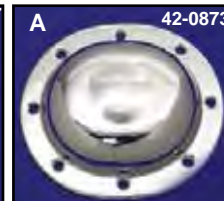

Derby Covers for tin outer primary.

VT No.	#	Type/Finish
42-0627	A	Dimple/Chrome
42-0642	A	Dimple/Black
42-0870	A	Dimple/Replica Black
42-0873	A	Dimple/Chrome
42-0875	A	Dimple/Replica SS
42-0614	B	Chrome
42-0628	C	Bird/Chrome
42-1577		World's Fair

Chrome Inspection Covers for Big Twin.

VT No.	Type	VT No.	Type
42-0871	Black, Replica	42-0659	Flat
42-0874	Chrome, Replica	42-0626	Dimpled
42-0876	Stainless, Replica	42-0641	Black