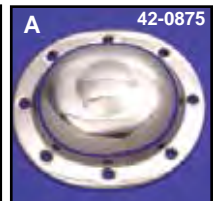

Derby Covers for tin outer primary.

VT No.	#	Type/Finish
42-0627	A	Dimple/Chrome
42-0642	A	Dimple/Black
42-0870	A	Dimple/Replica Black
42-0873	A	Dimple/Chrome
42-0875	A	Dimple/Replica SS
42-0614	B	Chrome
42-0628	C	Bird/Chrome
42-1577		World's Fair

Chrome Inspection Covers for Big Twin.

VT No.	Type	VT No.	Type
42-0871	Black, Replica	42-0659	Flat
42-0874	Chrome, Replica	42-0626	Dimpled
42-0876	Stainless, Replica	42-0641	Black