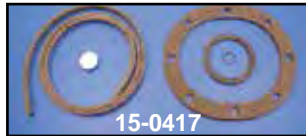

# Outer Primary Cover 1936-64

**V-Twin™ Replica Outer Primary Cover** for 1955-64 Big Twins, order plug separately.

VT No.	Finish	Item
42-0880	Black	Cover
42-0881	Chrome	Cover
42-0385	Chrome	Cover Kit
37-8349	Plugs	
14-0542	O-Ring	
15-0417	Primary Gasket and Plug Kit	

**1936-64 Big Twin Inner Primary Cover Screw Kits** include screws for outer cover, derby and inspection cover.

VT No.	Finish	Type
7414-20	Chrome	Acorn
8756-30	Chrome	Allen
8155-30	Chrome Screw	Stock
8156-30	Cadmium Screw	Stock
9724-30	Parkerized Screw	Stock

**Chrome Steel Outer Primary Cover** for Big Twins. Early type is shallow in sprocket area. Compensator type is deeper for sprocket clearance.

VT No.	Type	Years	Finish
42-0613	Comp	1936-64	Chrome, Smooth
42-0611	Early	1936-54	Chrome
42-0595	Early	1936-54	Black
42-0612	Comp	1955-64	Chrome
42-0594	Comp	1955-64	Black
42-0391	SS	1936-64	Kit