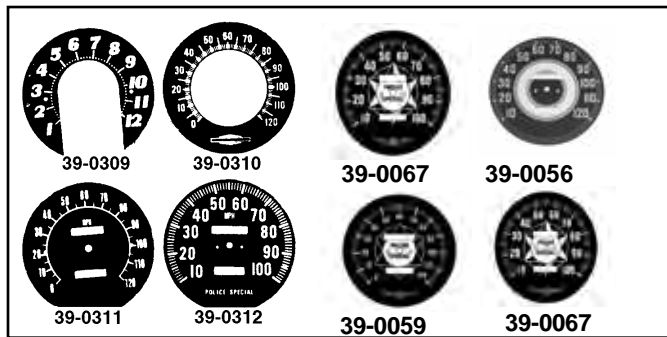

39-1126

39-0309

39-0310

39-0067

39-0056

39-0311

39-0312

39-0059