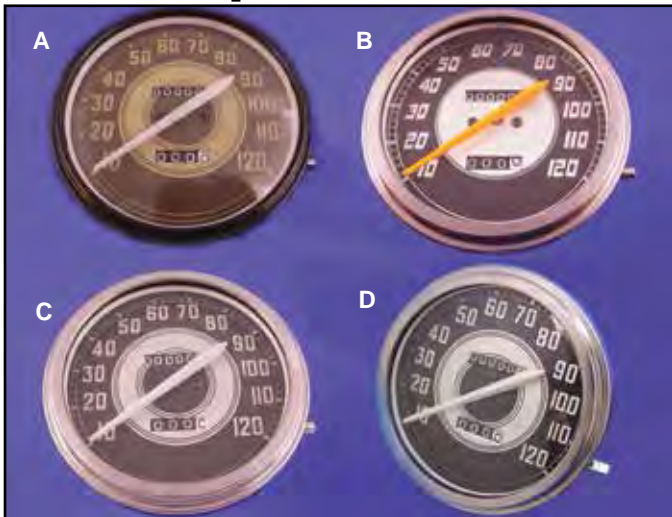

# Speedometer

**Replica Speedometers** are for FL models. Features orange or white airplane style needles with silver numerals over black background. Great for restoration of 1941-47 models. Reset knob not included.

VT No.	#	Ratio	Needle
39-0298	A	2:1	Army graphics
39-0534	A	1:1	Army graphics
39-0308	B	1:1	Orange needle
39-0300	B	2:1	Orange needle
39-0976		2:1	Orange needle
39-0299	C	2:1	White needle
39-0410		—	Orange needle only
39-0477		—	White needle only
39-0458	D	2:1	White (Dome Glass)

**Ratios**  
**2:1 Ratio Bob Speedometers** fit 1936-61 Big Twin transmission drive type, 1936-67 45 and Servi-Car models.  
 1:1 Ratio is for 1962-73 Servi-Car, 1962-80 FL-FLH

**Reset Knobs.** Order for proper applications.

VT No.	Item
28-1952	Kit
12-0594	Snap Ring Only
28-0155	Kit
28-2115	Rubber Ring
2629-4	Bolt Set, Cadmium
28-0157	Pin Kit

**Multi-Ratio Speedometers** are programmable for 1:1, 2:1 or 2240:60 ratio and feature a LED odometer readout or full digital readout. Will accept 12 or 16mm (5/8") cable ends.