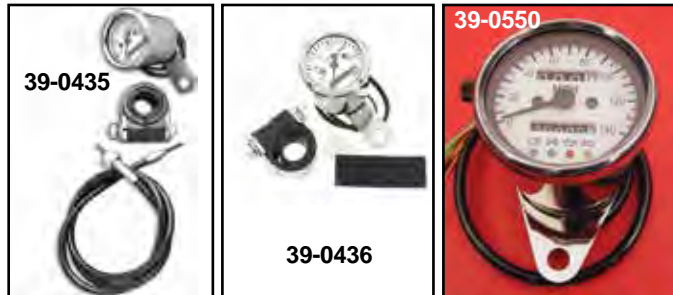

## 48mm Deco or 60mm Mini Speedometer and Tachometer

Kits include gauge, chrome bracket and rubber handlebar clamp and proper cable which can be installed without any adapters or modifications.

48mm 60mm

### Speedometer

39-0365	39-0314	2:1	1936-67 FL
39-0368	39-0315	2:1	1973-95 FX, 1981-84 FL
39-0370	39-0371	2240:60	1981-96 FXST-FLST
—	39-0316	1:1	1968-80 FL, 1971-72 FX, 1980-83 FXWG

### Tachometer

39-0367	39-0392*	Electric three wire type
31-9997	Fits All	Chrome Y mount
33-2008	Fits All	Light socket with bulb
33-2047	Fits All	12 Volt bulb, 10 pack

**Note:** For use on 1978-up models with coil triggered tachometer. Green Negative wire goes to negative side of coil. Red wire goes to ignition side of key switch. Tachometer head must be grounded by black wire.

Cable 36-0512 fits 39-0314 and 39-0316 kits.

Cable 36-0603 fits 39-0315 kits.

**Mini Gauges** include cable and mount clamp and 4 LED indicators. **Note: 60 mm size gauges feature four LED lights. 48 mm have three LED lights.**