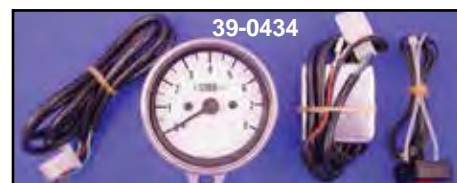

\*Note: Does not have LED indicators.

**39-0435, 39-0436, 39-0550, 39-0561 have turn signal lights.** Pre1990 models tap into orange wire exiting turn signal flasher, 1991-up models signal indicator light cannot be used

VT No. 39-0563

**Chrome Clamp** includes molded rubber insert to attach mini gauges to handlebars for less vibration.  
VT No. 28-0325

## 60mm Mini Electronic Speedometer and Tachometer.

Speedometer features easy push button recalibration and re-setable trip meter, with LED lighting. 8000 RPM Tach has LED lamp. All units have black face and include clamp. Order 12mm speedometer cable separately.

VT No.	Ratio	Item
39-0858	2:1	Speedometer
39-0860	0-8000 RPM	Tachometer

**Multi-Colored Mini Gauges.** 60mm gauge features a 2.4" polished stainless body with a white face, total length of 2.7". Units include a chrome bezel with choice of red, orange, blue, yellow, white, green or purple by the push of a button. Works on 12v systems. Tachometer adapter required for use with single fire ignition. Speedometer accepts 12 mm drive cable. Order clamp separately.