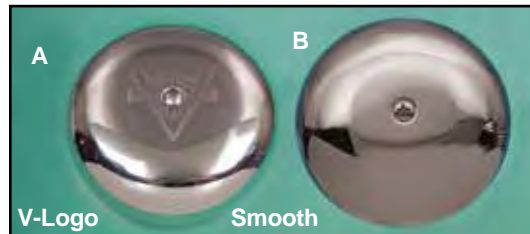

49-0377

7" Air Cleaner Instruction Tag fits round air cleaner covers.

VT No. 49-0377

49-0657

Air Vortex fits 4-bolt Linkert J Slot backing plates. Use smoother air flow. VT No. 49-0657

V-Logo

Smooth

7" Center Screw Air Cleaner for Linkert features steel backing plate with four mounting holes, chrome cover and foam element.