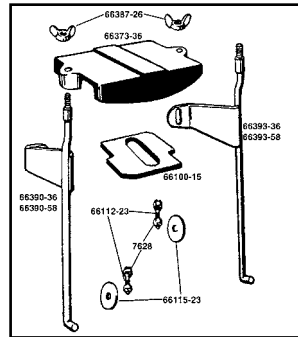

Rubber Iso Mount has 1/4 - 20 threads on each end.

VT No.	Type	Quantity
28-0749	Hex	2
28-0636	Lord	2

Chrome Battery Carrier Brackets.

VT No.	Year	Model
31-0187	1965-84	FLH
31-0940*	1965-85	FLH
31-0164	1973-84	FXE
31-4186	1971-78	FX

*Note: Bright finish

Battery Box 1936-64

Battery Extension Box houses 12 volt mini battery raising it to the height of the H-2 6 volt battery. Use in wrap around oil tank to regain original height so battery rods may be used. Kit includes black box, rubber pads, rods and chrome top. Order battery separately