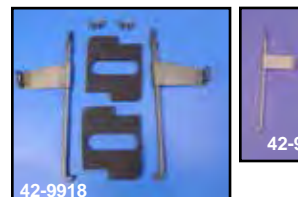

Rubber Iso Mount has 1/4 - 20 threads on each end.

VT No.	Type	Quantity
28-0749	Hex	2
28-0636	Lord	2

Chrome Battery Carrier Brackets.

VT No.	Year	Model
31-0187	1965-84	FLH
31-0940*	1965-85	FLH
31-0164	1973-84	FXE
31-4186	1971-78	FX

*Note: Bright finish

Battery Box 1936-64

Battery Extension Box houses 12 volt mini battery raising it to the height of the H-2 6 volt battery. Use in wrap around oil tank to regain original height so battery rods may be used. Kit includes black box, rubber pads, rods and chrome top. Order battery separately