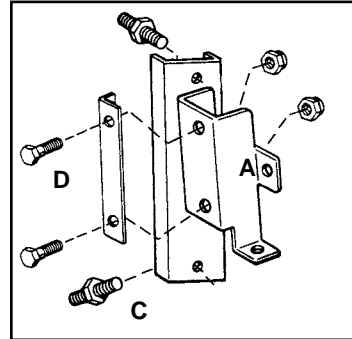

Coil Cover, Screw and Speed Nut for Big Twin.

VT No.	Years
37-7252	1965-77
37-8906	1978-84, Screw only, 3473

6 and 12 Volt Coils. A and B include clamp bracket.

VT No.	#	Volt	Finish	Year
32-7563	A	6	Black	1936-64
32-0127	B	6	Chrome	1936-64
32-0126	B	12	Chrome	1936-64
32-0189			Wire Set	All
32-0190			Nut	All

Big Twin Coil Brackets are stock style mount to existing studs for years listed. The 31-0127 black type includes outer strip 31-0422, all other numbers are updated one piece type. Order mount studs separately, includes nuts and washers.