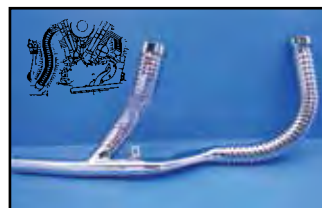

Chrome Flex Exhaust Covers for all Big Twin 74 and 80, 1 3/4". Slides on.

VT No.	Type
30-0110	MCM
30-0311	Replica