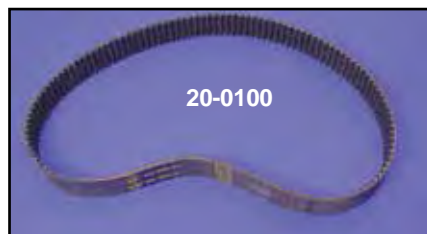

Note: There is no warranty on belts when sold as part of kit or individual replacements.

BDL 8mm x 42mm Electric Start Belt Drives for 4 Speeds. Includes a polished pressure plate, Kevlar clutch and features a shorter length clutch hub that eliminates unnecessary weight past the end of the mainshaft and can be installed without any modifications to inner primary. Sealed inner primary bearing not included.

VT No.	Fits	Belt	F. Pulley	R. Pulley
20-0609	1970-83 Big Twin with Rear Chain Drive	20-0631	20-0903	20-0917
20-0610	1979-84 Big Twin with Rear Belt Drive	20-0630	20-0902	20-0916
18-0554	Replacement Clutch Pack for Above Units			

Note: There is no warranty on belts when sold as part of kit or individual replacements.

Brute IV Primo 3" Combination Belt Drive/Engine Plate Kits includes inner motor plate, clutch pack, starter housing and chrome solid belt guard. Order chrome dome cover and rotor cover separately. Engine plate and starter housing have satin finish.

VT No.	Item	Year	Model
20-0020*	Combination Kit	1970-78	FX-FL 4-Speed
20-0105	Replacement Belt for Above		

***Note:** Can only be used with 1990-up starter and ratchet lid type transmission.

Primary Belt