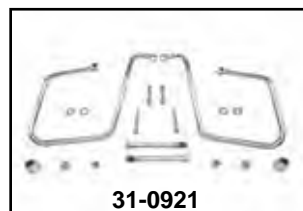

31-0818

49-0888

49-0889

31-0361

31-0921

Chrome Saddlebag Supports are designed to fit the contour of the fender struts and protect your bags from the brake caliper and swing arm.

VT No.	Bolt	Year	Model
31-9916	2	1984-99	FXST, FLST
31-0361	2	1984-99	FXST
31-9917	1	1984-99	FXST, FLST
31-0967	2	2000-05	FXST, FLST
31-0968	1	2000-up	FXST, FLST
31-0970	2	2006-10	FXST, 2007-up FLSTF
31-9912*	2	1982-94	FXR
31-0818	2	1991-07	FXD
		1996-up	FXDWG
49-0888	2	All	Black
49-0889	2	All	Chrome
31-0921	2	2008-up	FXD