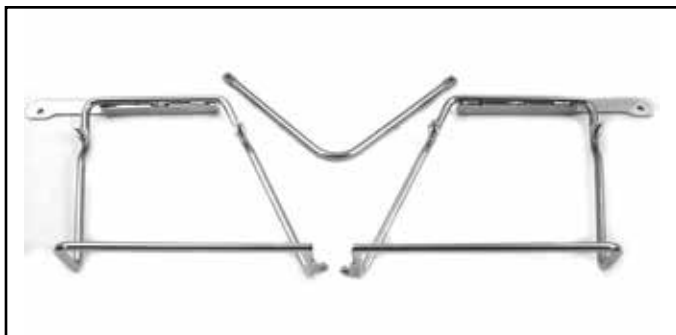

Saddlebag Hardware

Saddlebag Bracket Set includes left and right brackets with rear saddlebag stabilizer bracket for fiberglass saddlebags. Saddlebag bracket set, bottom rail extends out 3½" measuring to the center of the rail. Fits saddlebags that have underneath groove. Fits 1986-up FLST only.

VT No. 49-2752

49-2751

49-2542

Saddlebag Mount Kit. Adapts VT No. 49-2521 fiberglass bag set to FXST-FLST models 1986-05. Instructions included. Saddlebag mounting bracket is not included with mount kit use 49-2752 for customers who have bags without brackets. Requires turn signal bracket 31-4006 for use.

VT No.	Year	Finish
49-2751	1986-05	Chrome
49-2542	1986-05	Zinc
49-0462		Bracket Zinc

Fiberglass Saddlebag Rivets, pack of 50.

VT No.	OEM	Length
37-0566	90965-63	5/16"
37-0567	90966-67	1/4"
37-0568	90967-64	3/8"

Caliper Guard mounts to axle and keeps saddlebags out of wheels on 1986-up Softail, zinc plated.
VT No. 48-0177

49-2678

Wyatt Gatling Saddlebag Kit includes set of chrome saddlebag adapter brackets for quick release mounting, four bail head studs, four receptacles, four cushions, four grommets, and mounting hardware for the left and right side saddlebags. Fits 1984-up FXST, 1986-up FLST.